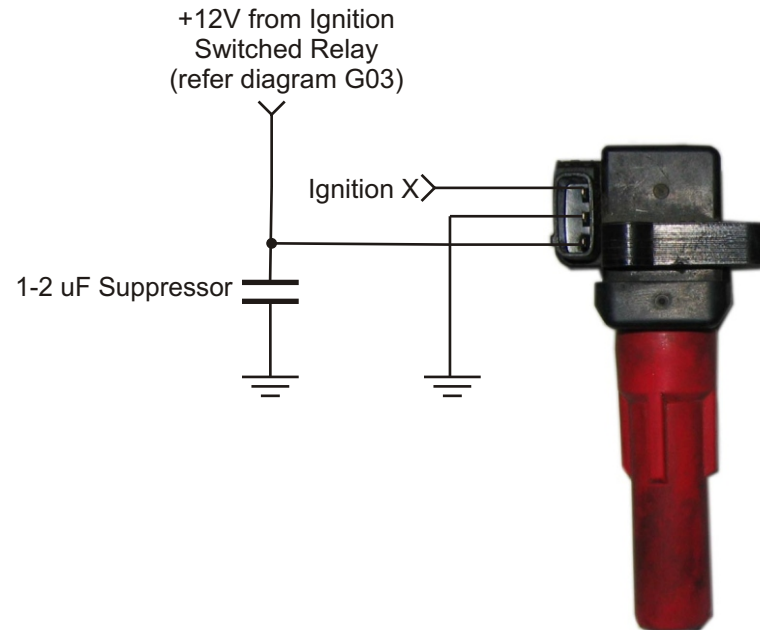

Mfr Part No. - Diamond Fk0186 12V
Use 5 ms Dwell Time

Mfr Part No. - Diamond Fk0140 12V
Use 3 ms Dwell Time

Figure I14.1 - Subaru Internal Ignitor Coil Wiring

Note: Mount suppressor as close as possible to coils. Only one suppressor is required on the power supply that feeds all four coils.