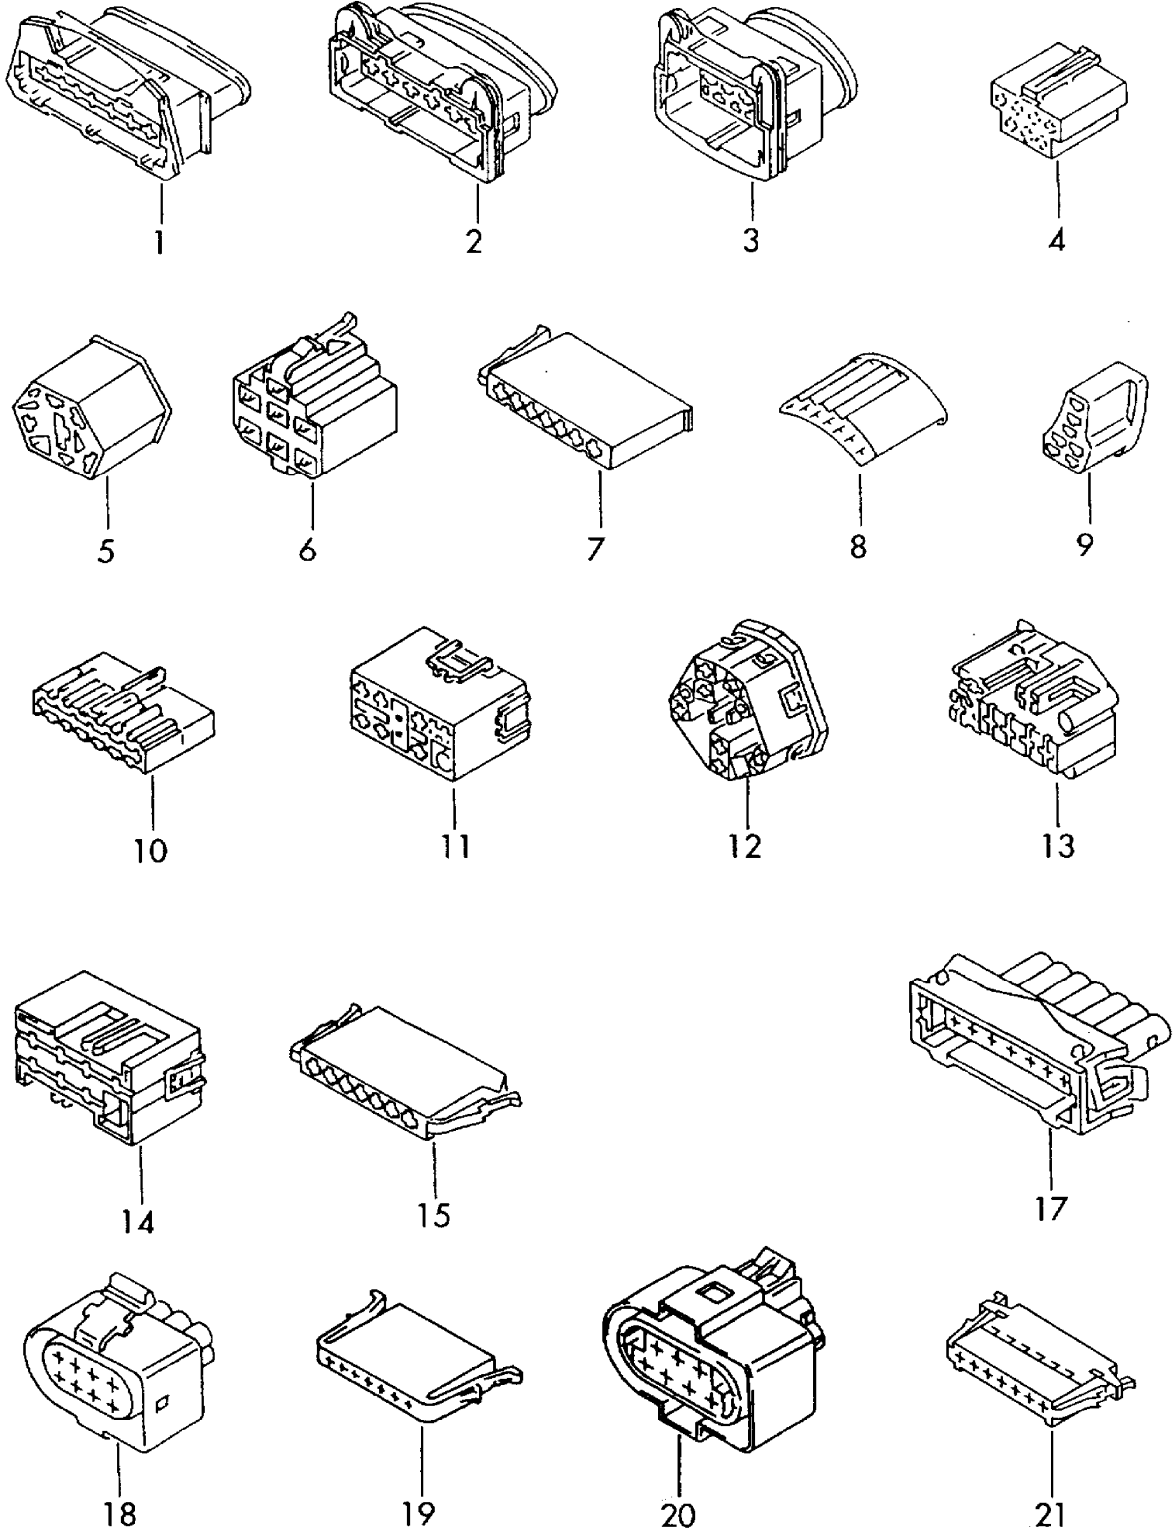

# ETKA

Model	Year	MG	SG	Illustration	Restrictions	UPD	9:13	12.02.2009
EL	2008	9	71	971-10		739		

Pos	Part Number	Description	Remark	Qty	Model
1	071 906 233	plug housing flat contact housing for single wiring:	7 pin 7 pin black 000 979 133 000 979 133 A 000 979 225 000 979 225 A	X X X X X X	1,0 1,0 2,5 2,5
2	071 906 233 A	flat contact housing for single wiring:	7 pin grey 000 979 133 000 979 133 A 000 979 225 000 979 225 A	X X X X X X	1,0 1,0 2,5 2,5
3	--- --- ---	no longer available	7 pin black	X	
4	191 941 336	flat contact housing for single wiring:	7 pin black 000 979 133 000 979 133 A 000 979 225 000 979 225 A	X X X X X X	1,0 1,0 2,5 2,5
5	111 953 631	flat contact housing for single wiring:	7 pin black 000 979 105 000 979 106 000 979 107 000 979 204 000 979 402	X X X X X X X	1,0 1,0 1,0 2,5 6,0
6	357 953 631	flat contact housing for single wiring:	7 pin black 000 979 135 000 979 227 000 979 407	X X X X X	1,0 2,5 6,0
7	1H0 953 633	flat contact housing for single wiring:	7 pin black 000 979 133 000 979 133 A 000 979 225 000 979 225 A	X X X X X X	1,0 1,0 2,5 2,5
8	171 953 633	flat contact housing for single wiring:	7 pin black 000 979 105 000 979 106	X X X X	1,0 1,0
9	--- --- ---	no longer available		X	
10	321 971 946	flat contact housing for single wiring:	7 pin natural 000 979 133 000 979 133 A 000 979 225 000 979 225 A	X X X X X X	1,0 1,0 2,5 2,5