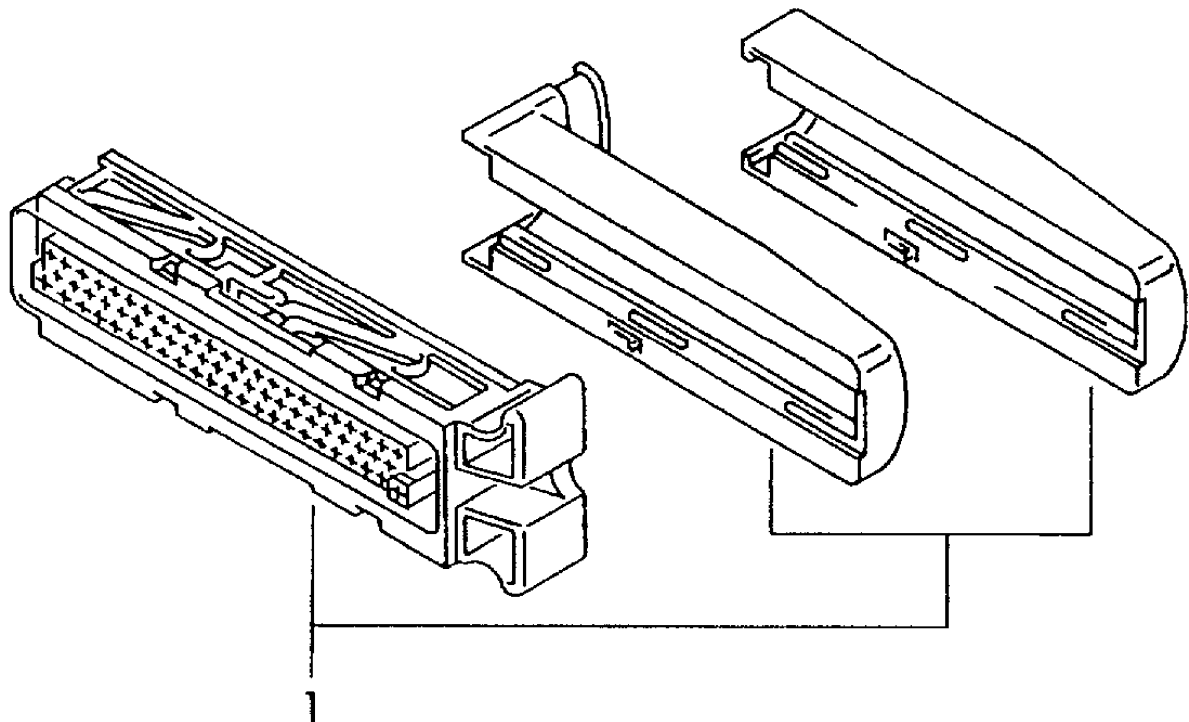

# ETKA

Model	Year	MG	SG	Illustration	Restrictions	UPD	9:40	12.02.2009
EL	2008	9	71	973-00		739		

Pos	Part Number	Description	Remark	Qty	Model
1	1H0 906 365	plug housing flat contact housing with gasket for single wiring:	68 pin 68 pin black 000 979 019 000 979 019 A 000 979 021 000 979 021 A 000 979 131 000 979 131 A 000 979 133 000 979 133 A 000 979 225 000 979 225 A	X X X X X X X X X X X X	 0,35 0,35 0,5 0,5 1,0 1,0 1,0 1,0 2,5 2,5
(1)	1H0 906 370 J	flat contact housing with gasket for single wiring:	68 pin black 000 979 019 000 979 019 A 000 979 021 000 979 021 A 000 979 131 000 979 131 A 000 979 133 000 979 133 A 000 979 225 000 979 225 A	X X X X X X X X X X X X	 0,35 0,35 0,5 0,5 1,0 1,0 1,0 1,0 2,5 2,5
(1)	1J0 906 370	flat contact housing with gasket for single wiring:	68 pin black 000 979 019 000 979 019 A 000 979 021 000 979 021 A 000 979 131 000 979 131 A 000 979 133 000 979 133 A 000 979 225 000 979 225 A	X X X X X X X X X X X X	 0,35 0,35 0,5 0,5 1,0 1,0 1,0 1,0 2,5 2,5
10	6Q1 937 700	plug housing flat connector housing with contact locking mechanism matching contact housing: matching contact housing: matching contact housing: matching contact housing: matching contact housing: matching contact housing:	71-pin 71-pin black 6Q0 937 722 6Q0 937 725 6Q0 937 726 6Q0 937 726 A 6Q0 937 726 B 6Q0 937 727	1	