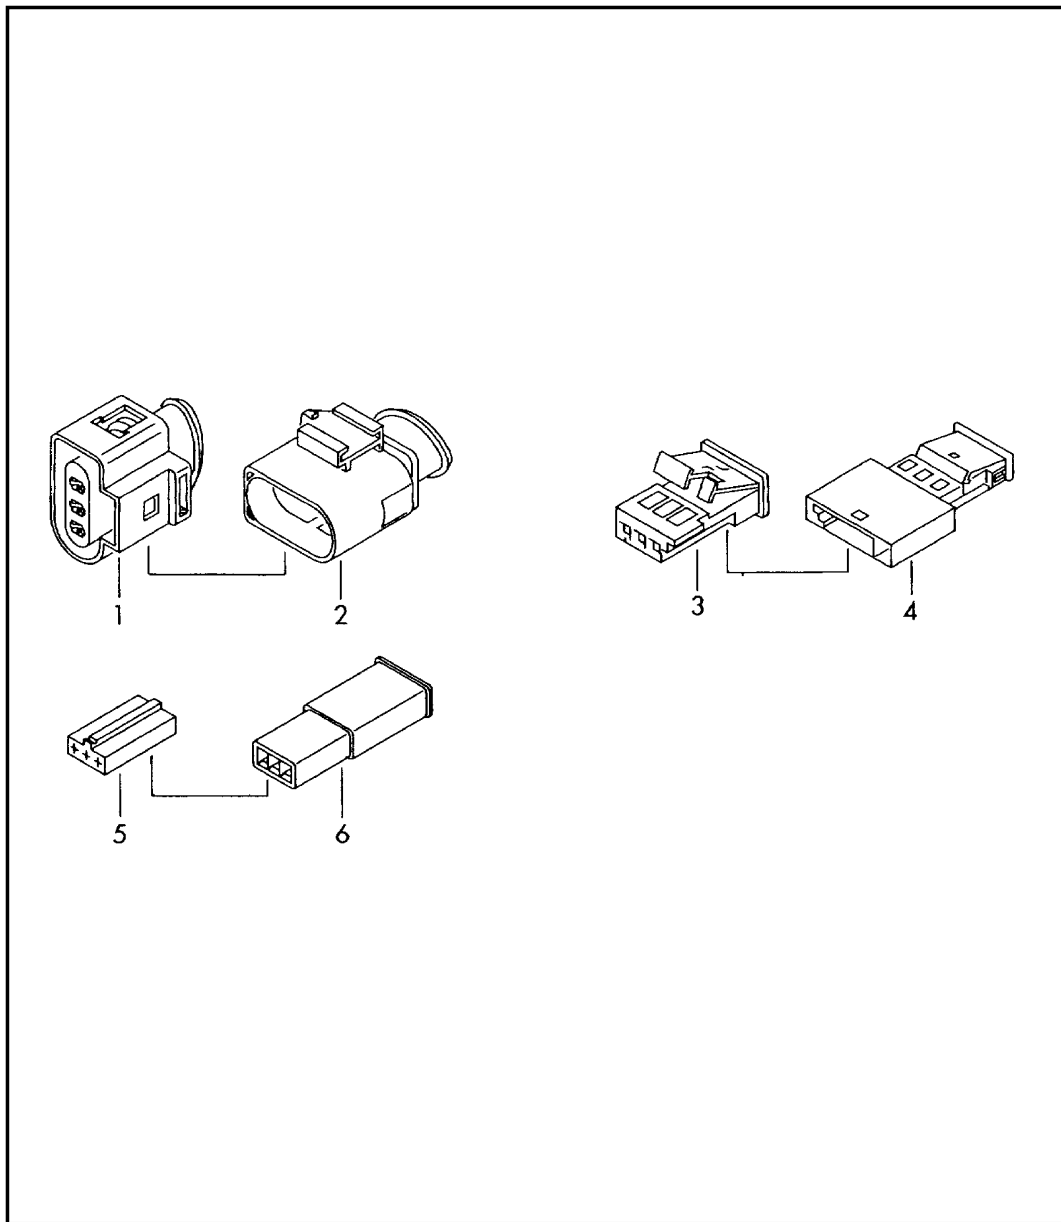

Model	Year	MG	SG	Illustration	Restrictions	UPD	17:37	06.04.2009		ETKA
EL	2008	9	71	970-41		746				

Pos	Part Number	Description	Remark	Qty	Model
1	3D0 973 703	plug housing flat contact housing with contact locking mechanism possible single wire:	3 pin black 000 979 019 000 979 019 A 000 979 131 000 979 131 A	1 X X X X	0,35 0,35 1,0 1,0
(1)	8K0 973 703	matching contact housing: flat contact housing with contact locking mechanism possible single wire:	1J0 973 803 3 pin black 000 979 025 000 979 025 A 000 979 025 C 000 979 150 000 979 150 A 000 979 150 C	X X X X X X X	0,5 0,5 0,5 1,0 1,0 1,0
2	1J0 973 803	matching contact housing: flat contact housing with contact locking mechanism possible single wire:	1J0 973 803 3 pin black 000 979 132 000 979 132 A	X X X X	1,0 1,0
3	1C0 973 119 B	matching contact housing: flat contact housing possible single wire:	3D0 973 703 3 pin black 000 979 009 000 979 009 A	X X X	0,5 0,5
4	1K0 973 333	matching contact housing: flat contact housing with contact locking mechanism possible single wire:	3D0 973 332 3 pin black 000 979 012	X	0,5
-	3A0 972 703 H	matching contact housing: flat contact housing possible single wire:	1C0 973 119 B 3 pin black 000 979 019 000 979 019 A 000 979 131 000 979 131 A	X X X X X	0,35 0,35 1,0 1,0
		matching contact housing:	6N0 972 713	X	1,0