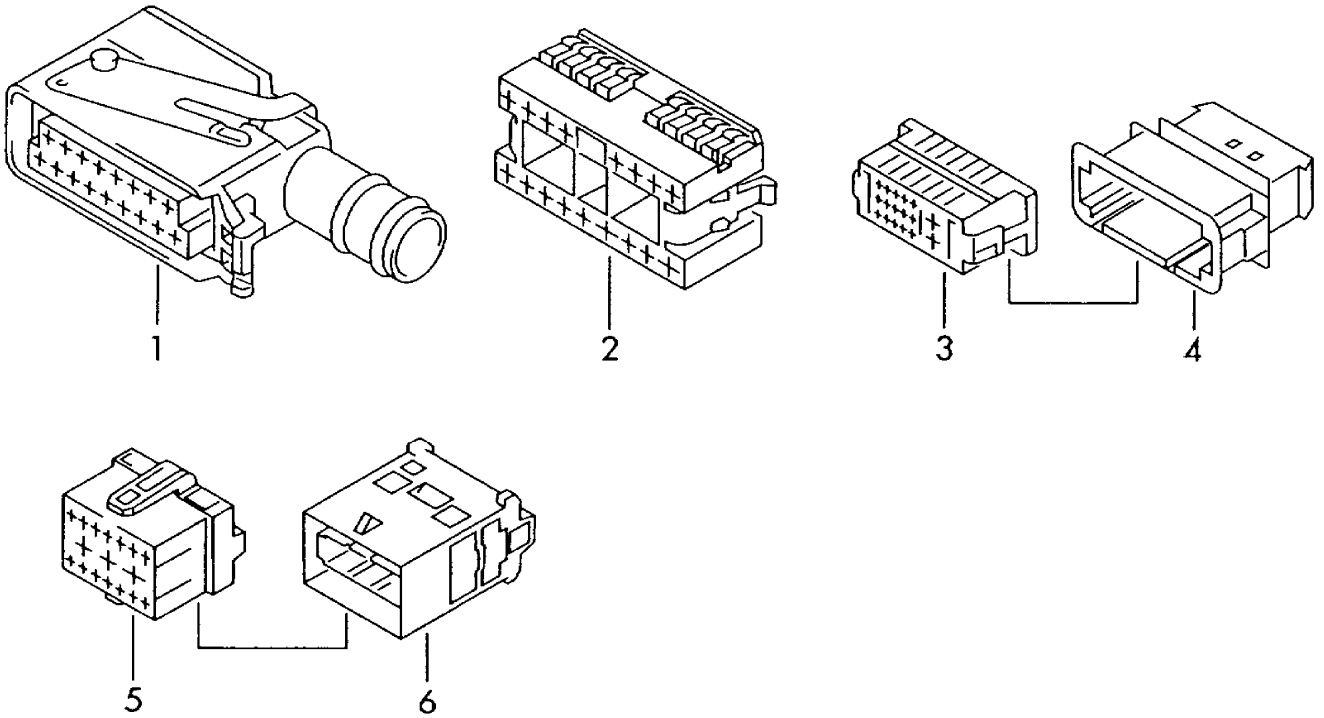

ETKA

Model	Year	MG	SG	Illustration	Restrictions	UPD	9:26	12.02.2009
EL	2008	9	71	971-90		739		

ETKA

Model	Year	MG	SG	Illustration	Restrictions	UPD	9:26	12.02.2009
EL	2008	9	71	971-90		739		

Pos	Part Number	Description	Remark	Qty	Model
1	2D0 998 989	plug housing parts kit flat contact housing for single wiring:	17-pin 17-pin black 000 979 133 000 979 225	1 X X	1,0 2,5
2	1J0 972 999	flat contact housing for single wiring:	17-pin black 000 979 133 000 979 225 000 979 227	X X X	1,0 2,5 2,5
3	6Q0 972 777	flat contact housing with contact locking mechanism for single wiring: matching contact housing:	17-pin black 000 979 132 000 979 228 6Q0 972 778	X X X	1,0 2,5
4	6Q0 972 778	flat contact housing with contact locking mechanism for single wiring: matching contact housing:	17-pin black 000 979 131 000 979 227 6Q0 972 777	X X X	1,0 2,5
5	8E0 972 585	flat contact housing with contact locking mechanism to be used for: for single wiring: matching contact housing:	17-pin black white dark brown 000 979 009 000 979 009 A 000 979 225 000 979 225 A 000 979 227 8E0 972 575	X X X X X X X X	0,5 0,5 2,5 2,5 2,5
(5)	8E0 972 483	flat contact housing with contact locking mechanism also to be used for: for single wiring: matching contact housing:	17-pin black white dark brown 000 979 009 000 979 009 A 000 979 026 000 979 026 A 000 979 027 000 979 027 C 000 979 151 000 979 151 A 000 979 152 000 979 152 C 000 979 242 000 979 242 A 000 979 243 000 979 308 8E0 972 575	X X X X X X X X X X X X X X X X X	0,5 0,5 0,5 0,5 0,5 1,0 1,0 1,0 1,0 2,5 2,5 2,5 4,0