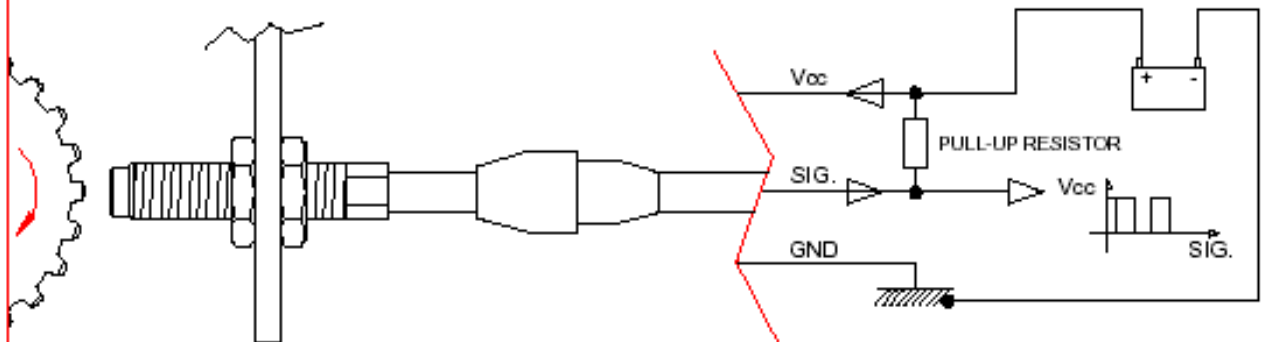

HALL EFFECT SENSOR FOR SPEED AND TURN (RPM)

LOW-COST

CARATTERISTICHE :

SENSORE ZERO SPEED-HALL EFFECT
 ALIMENTAZIONE: min. 4.5 – max. 30Vdc
 CORRENTE ASSORBITA: max. 25mA
 FREQUENZA: Min. 0Hz; Max. 15KHz
 RESISTENZA INTERNA: 145 Ohm \pm 30 Ohm
 RESISTENZA ISOLAMENTO: 10 MOhm (500V)
 GRADO DI PROTEZIONE: IP67
 STRESS DA VIBRAZIONE: 10g/40 TO 1000Hz
 TEMPERATURA DI UTILIZZO: -40°C; +150°C
 PROTEZIONE DA INVERSIONE DI POLARITA' ,
 PROTETTO DA C.C. E PICCHI POSITIVI E
 NEGATIVI
 USCITA SEGNALE (FREQ.): NPN o PNP
 MATERIALE CORPO: ACCIAIO INOSSIDABILE
 GAP: 0 \div 3mm

CHARACTERISTICS :

ZERO SPEED SENSOR-HALL EFFECT
 ELECTTRIC IPUT: min. 4.5 – max. 30Vdc
 CURRENT ABSORBED: max. 25mA
 FREQUENCY: Min. 0Hz; Max. 15KHz
 INTERNAL RESISTANCE: 145 Ohm \pm 30 Ohm
 INSULATION RESISTANCE: 10 MOhm (500V)
 DEGREE OF PROTECTION: IP67
 STRESSES: 10g/40 TO 1000Hz
 OPERATING TEMPERATURE: -40°C; +150°C
 PROTECTED BY POLARITY INVERTION,
 PROTECTED FROM C.C. AND PEAKS
 POSITIVE AND NEGATIVE
 OUTPUT SIGNAL (FREQ.): NPN or PNP
 BODY MATERIAL: STAINLESS STEEL
 GAP: 0 \div 3mm

CONNECT NPN

CONNECT PNP

TYPICAL APPLICATION IN AUTOMOTIVE MARKET :

ELEN CODE	THREAD	TOTAL LENGTH	CONNECTOR	OUTPUT	CH
.0200					
.0201					
AA.02.0202	M9x1	45mm (1.772)	TYCO SUPERSEAL	NPN	9
AA.02.0203	M9x1	75mm (2.953)	TYCO SUPERSEAL	NPN	9
AA.02.0204	M9x1	45mm (1.772)	TYCO SUPERSEAL	PNP	9
AA.02.0205	M9x1	75mm (2.953)	TYCO SUPERSEAL	PNP	9
AA.02.0206	M9x1	45mm (1.772)	DEUTSCH	NPN	9
AA.02.0207	M9x1	75mm (2.953)	DEUTSCH	NPN	9
AA.02.0208	M9x1	45mm (1.772)	DEUTSCH	PNP	9
AA.02.0209	M9x1	75mm (2.953)	DEUTSCH	PNP	9
AA.02.0210	G 1/8	45mm (1.772)	TYCO SUPERSEAL	NPN	9
AA.02.0211	G 1/8	75mm (2.953)	TYCO SUPERSEAL	NPN	9
AA.02.0212	G 1/8	45mm (1.772)	TYCO SUPERSEAL	PNP	9
AA.02.0213	G 1/8	75mm (2.953)	TYCO SUPERSEAL	PNP	9
AA.02.0214	G 1/8	45mm (1.772)	DEUTSCH	NPN	9
AA.02.0215	G 1/8	75mm (2.953)	DEUTSCH	NPN	9
AA.02.0216	G 1/8	45mm (1.772)	DEUTSCH	PNP	9
AA.02.0217	G 1/8	75mm (2.953)	DEUTSCH	PNP	9