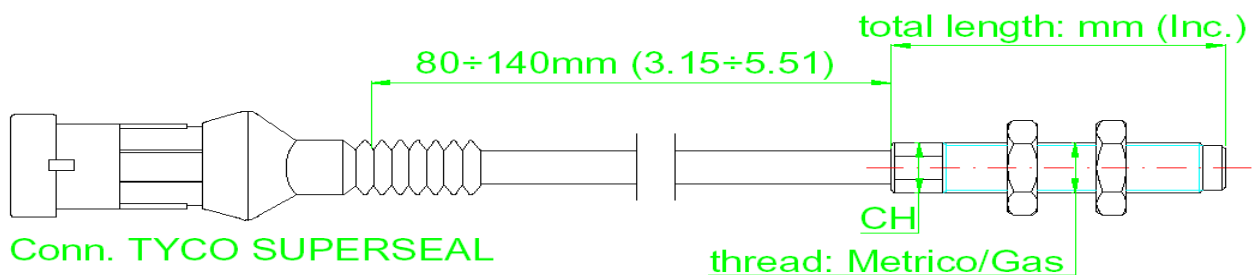

HALL EFFECT SENSOR FOR SPEED AND TURN (RPM)

LOW-COST

CARATTERISTICHE :

SENSORE ZERO SPEED-HALL EFFECT
 ALIMENTAZIONE: min. 4.5 – max. 30Vdc
 CORRENTE ASSORBITA: max. 25mA
 FREQUENZA: Min. 0Hz; Max. 15KHz
 RESISTENZA INTERNA: 145 Ohm \pm 30 Ohm
 RESISTENZA ISOLAMENTO: 10 MOhm (500V)
 GRADO DI PROTEZIONE: IP67
 STRESS DA VIBRAZIONE: 10g/40 TO 1000Hz
 TEMPERATURA DI UTILIZZO: -40°C; +150°C
 PROTEZIONE DA INVERSIONE DI POLARITA' ,
 PROTETTO DA C.C. E PICCHI POSITIVI E
 NEGATIVI
 USCITA SEGNALE (FREQ.): NPN o PNP
 MATERIALE CORPO: ACCIAIO INOSSIDABILE
 GAP: 0 \div 3mm

CHARACTERISTICS :

ZERO SPEED SENSOR-HALL EFFECT
 ELECTTRIC IPUT: min. 4.5 – max. 30Vdc
 CURRENT ABSORBED: max. 25mA
 FREQUENCY: Min. 0Hz; Max. 15KHz
 INTERNAL RESISTANCE: 145 Ohm \pm 30 Ohm
 INSULATION RESISTANCE: 10 MOhm (500V)
 DEGREE OF PROTECTION: IP67
 STRESSES: 10g/40 TO 1000Hz
 OPERATING TEMPERATURE: -40°C; +150°C
 PROTECTED BY POLARITY INVERTION,
 PROTECTED FROM C.C. AND PEAKS
 POSITIVE AND NEGATIVE
 OUTPUT SIGNAL (FREQ.): NPN or PNP
 BODY MATERIAL: STAINLESS STEEL
 GAP: 0 \div 3mm

CONNECT NPN

CONNECT PNP

TYPICAL APPLICATION IN AUTOMOTIVE MARKET :

ELEN CODE	THREAD	TOTAL LENGTH	CONNECTOR	OUTPUT	CH
.0200					
.0201					
AA.02.0202	M9x1	45mm (1.772)	TYCO SUPERSEAL	NPN	9
AA.02.0203	M9x1	75mm (2.953)	TYCO SUPERSEAL	NPN	9
AA.02.0204	M9x1	45mm (1.772)	TYCO SUPERSEAL	PNP	9
AA.02.0205	M9x1	75mm (2.953)	TYCO SUPERSEAL	PNP	9
AA.02.0206	M9x1	45mm (1.772)	DEUTSCH	NPN	9
AA.02.0207	M9x1	75mm (2.953)	DEUTSCH	NPN	9
AA.02.0208	M9x1	45mm (1.772)	DEUTSCH	PNP	9
AA.02.0209	M9x1	75mm (2.953)	DEUTSCH	PNP	9
AA.02.0210	G 1/8	45mm (1.772)	TYCO SUPERSEAL	NPN	9
AA.02.0211	G 1/8	75mm (2.953)	TYCO SUPERSEAL	NPN	9
AA.02.0212	G 1/8	45mm (1.772)	TYCO SUPERSEAL	PNP	9
AA.02.0213	G 1/8	75mm (2.953)	TYCO SUPERSEAL	PNP	9
AA.02.0214	G 1/8	45mm (1.772)	DEUTSCH	NPN	9
AA.02.0215	G 1/8	75mm (2.953)	DEUTSCH	NPN	9
AA.02.0216	G 1/8	45mm (1.772)	DEUTSCH	PNP	9
AA.02.0217	G 1/8	75mm (2.953)	DEUTSCH	PNP	9