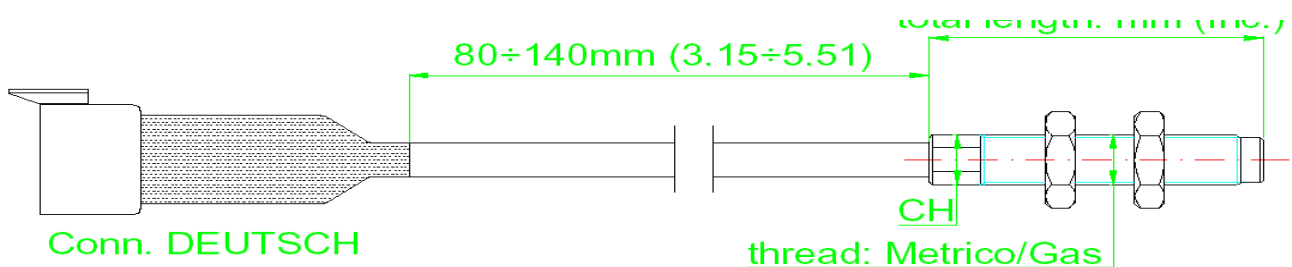

HALL EFFECT SENSOR FOR SPEED AND TURN (RPM)

LOW-COST

CARATTERISTICHE :

SENSORE ZERO SPEED-HALL EFFECT
 ALIMENTAZIONE: min. 4.5 – max. 30Vdc
 CORRENTE ASSORBITA: max. 25mA
 FREQUENZA: Min. 0Hz; Max. 15KHz
 RESISTENZA INTERNA: 145 Ohm \pm 30 Ohm
 RESISTENZA ISOLAMENTO: 10 MOhm (500V)
 GRADO DI PROTEZIONE: IP67
 STRESS DA VIBRAZIONE: 10g/40 TO 1000Hz
 TEMPERATURA DI UTILIZZO: -40°C; +150°C
 PROTEZIONE DA INVERSIONE DI POLARITA' ,
 PROTETTO DA C.C. E PICCHI POSITIVI E
 NEGATIVI
 USCITA SEGNALE (FREQ.): NPN o PNP
 MATERIALE CORPO: ACCIAIO INOSSIDABILE
 GAP: 0 \div 3mm

CHARACTERISTICS :

ZERO SPEED SENSOR-HALL EFFECT
 ELECTTRIC IPUT: min. 4.5 – max. 30Vdc
 CURRENT ABSORBED: max. 25mA
 FREQUENCY: Min. 0Hz; Max. 15KHz
 INTERNAL RESISTANCE: 145 Ohm \pm 30 Ohm
 INSULATION RESISTANCE: 10 MOhm (500V)
 DEGREE OF PROTECTION: IP67
 STRESSES: 10g/40 TO 1000Hz
 OPERATING TEMPERATURE: -40°C; +150°C
 PROTECTED BY POLARITY INVERTION,
 PROTECTED FROM C.C. AND PEAKS
 POSITIVE AND NEGATIVE
 OUTPUT SIGNAL (FREQ.): NPN or PNP
 BODY MATERIAL: STAINLESS STEEL
 GAP: 0 \div 3mm

CONNECT NPN

CONNECT PNP

TYPICAL APPLICATION IN AUTOMOTIVE MARKET :

ELEN CODE	THREAD	TOTAL LENGTH	CONNECTOR	OUTPUT	CH
.0200					
.0201					
AA.02.0202	M9x1	45mm (1.772)	TYCO SUPERSEAL	NPN	9
AA.02.0203	M9x1	75mm (2.953)	TYCO SUPERSEAL	NPN	9
AA.02.0204	M9x1	45mm (1.772)	TYCO SUPERSEAL	PNP	9
AA.02.0205	M9x1	75mm (2.953)	TYCO SUPERSEAL	PNP	9
AA.02.0206	M9x1	45mm (1.772)	DEUTSCH	NPN	9
AA.02.0207	M9x1	75mm (2.953)	DEUTSCH	NPN	9
AA.02.0208	M9x1	45mm (1.772)	DEUTSCH	PNP	9
AA.02.0209	M9x1	75mm (2.953)	DEUTSCH	PNP	9
AA.02.0210	G 1/8	45mm (1.772)	TYCO SUPERSEAL	NPN	9
AA.02.0211	G 1/8	75mm (2.953)	TYCO SUPERSEAL	NPN	9
AA.02.0212	G 1/8	45mm (1.772)	TYCO SUPERSEAL	PNP	9
AA.02.0213	G 1/8	75mm (2.953)	TYCO SUPERSEAL	PNP	9
AA.02.0214	G 1/8	45mm (1.772)	DEUTSCH	NPN	9
AA.02.0215	G 1/8	75mm (2.953)	DEUTSCH	NPN	9
AA.02.0216	G 1/8	45mm (1.772)	DEUTSCH	PNP	9
AA.02.0217	G 1/8	75mm (2.953)	DEUTSCH	PNP	9