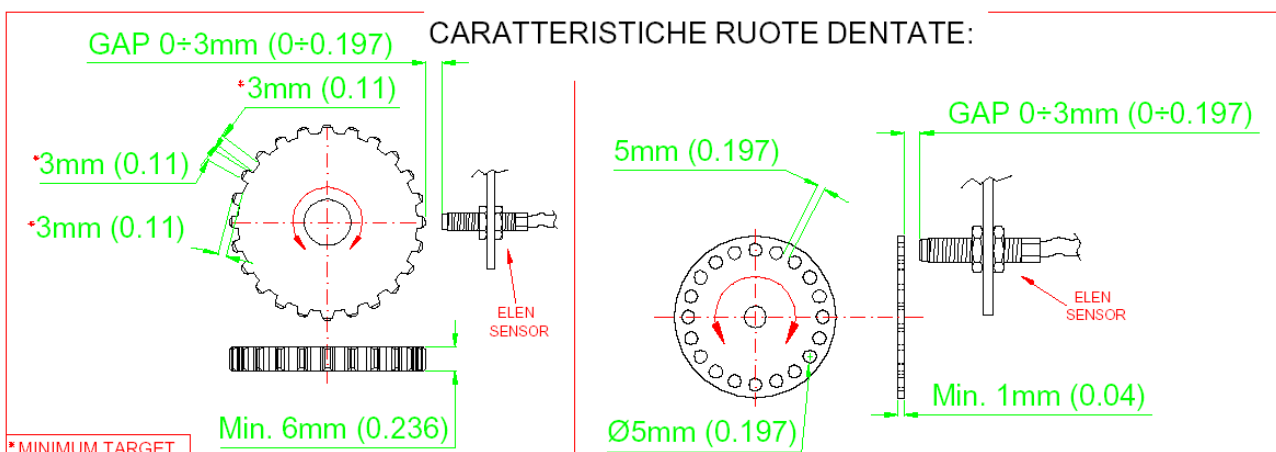

HALL EFFECT SENSOR FOR SPEED AND TURN (RPM)

LOW-COST

CARATTERISTICHE :

SENSORE ZERO SPEED-HALL EFFECT
 ALIMENTAZIONE: min. 4.5 – max. 30Vdc
 CORRENTE ASSORBITA: max. 25mA
 FREQUENZA: Min. 0Hz; Max. 15KHz
 RESISTENZA INTERNA: 145 Ohm \pm 30 Ohm
 RESISTENZA ISOLAMENTO: 10 MOhm (500V)
 GRADO DI PROTEZIONE: IP67
 STRESS DA VIBRAZIONE: 10g/40 TO 1000Hz
 TEMPERATURA DI UTILIZZO: -40°C; +150°C
 PROTEZIONE DA INVERSIONE DI POLARITA' ,
 PROTETTO DA C.C. E PICCHI POSITIVI E
 NEGATIVI
 USCITA SEGNALE (FREQ.): NPN o PNP
 MATERIALE CORPO: ACCIAIO INOSSIDABILE
 GAP: 0 \div 3mm

CHARACTERISTICS :

ZERO SPEED SENSOR-HALL EFFECT
 ELECTTRIC IPUT: min. 4.5 – max. 30Vdc
 CURRENT ABSORBED: max. 25mA
 FREQUENCY: Min. 0Hz; Max. 15KHz
 INTERNAL RESISTANCE: 145 Ohm \pm 30 Ohm
 INSULATION RESISTANCE: 10 MOhm (500V)
 DEGREE OF PROTECTION: IP67
 STRESSES: 10g/40 TO 1000Hz
 OPERATING TEMPERATURE: -40°C; +150°C
 PROTECTED BY POLARITY INVERTION,
 PROTECTED FROM C.C. AND PEAKS
 POSITIVE AND NEGATIVE
 OUTPUT SIGNAL (FREQ.): NPN or PNP
 BODY MATERIAL: STAINLESS STEEL
 GAP: 0 \div 3mm

CONNECT NPN

CONNECT PNP

TYPICAL APPLICATION IN AUTOMOTIVE MARKET :

ELEN CODE	THREAD	TOTAL LENGTH	CONNECTOR	OUTPUT	CH
.0200					
.0201					
AA.02.0202	M9x1	45mm (1.772)	TYCO SUPERSEAL	NPN	9
AA.02.0203	M9x1	75mm (2.953)	TYCO SUPERSEAL	NPN	9
AA.02.0204	M9x1	45mm (1.772)	TYCO SUPERSEAL	PNP	9
AA.02.0205	M9x1	75mm (2.953)	TYCO SUPERSEAL	PNP	9
AA.02.0206	M9x1	45mm (1.772)	DEUTSCH	NPN	9
AA.02.0207	M9x1	75mm (2.953)	DEUTSCH	NPN	9
AA.02.0208	M9x1	45mm (1.772)	DEUTSCH	PNP	9
AA.02.0209	M9x1	75mm (2.953)	DEUTSCH	PNP	9
AA.02.0210	G 1/8	45mm (1.772)	TYCO SUPERSEAL	NPN	9
AA.02.0211	G 1/8	75mm (2.953)	TYCO SUPERSEAL	NPN	9
AA.02.0212	G 1/8	45mm (1.772)	TYCO SUPERSEAL	PNP	9
AA.02.0213	G 1/8	75mm (2.953)	TYCO SUPERSEAL	PNP	9
AA.02.0214	G 1/8	45mm (1.772)	DEUTSCH	NPN	9
AA.02.0215	G 1/8	75mm (2.953)	DEUTSCH	NPN	9
AA.02.0216	G 1/8	45mm (1.772)	DEUTSCH	PNP	9
AA.02.0217	G 1/8	75mm (2.953)	DEUTSCH	PNP	9