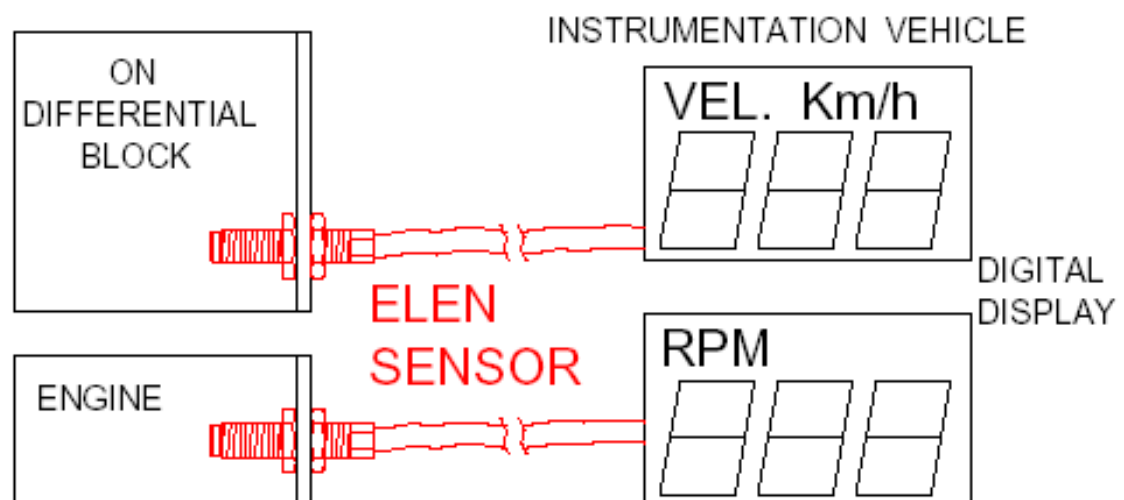

HALL EFFECT SENSOR FOR SPEED AND TURN (RPM)

LOW-COST

CARATTERISTICHE :

SENSORE ZERO SPEED-HALL EFFECT
 ALIMENTAZIONE: min. 4.5 – max. 30Vdc
 CORRENTE ASSORBITA: max. 25mA
 FREQUENZA: Min. 0Hz; Max. 15KHz
 RESISTENZA INTERNA: 145 Ohm \pm 30 Ohm
 RESISTENZA ISOLAMENTO: 10 MOhm (500V)
 GRADO DI PROTEZIONE: IP67
 STRESS DA VIBRAZIONE: 10g/40 TO 1000Hz
 TEMPERATURA DI UTILIZZO: -40°C; +150°C
 PROTEZIONE DA INVERSIONE DI POLARITA' ,
 PROTETTO DA C.C. E PICCHI POSITIVI E
 NEGATIVI
 USCITA SEGNALE (FREQ.): NPN o PNP
 MATERIALE CORPO: ACCIAIO INOSSIDABILE
 GAP: 0 \div 3mm

CHARACTERISTICS :

ZERO SPEED SENSOR-HALL EFFECT
 ELECTTRIC IPUT: min. 4.5 – max. 30Vdc
 CURRENT ABSORBED: max. 25mA
 FREQUENCY: Min. 0Hz; Max. 15KHz
 INTERNAL RESISTANCE: 145 Ohm \pm 30 Ohm
 INSULATION RESISTANCE: 10 MOhm (500V)
 DEGREE OF PROTECTION: IP67
 STRESSES: 10g/40 TO 1000Hz
 OPERATING TEMPERATURE: -40°C; +150°C
 PROTECTED BY POLARITY INVERTION,
 PROTECTED FROM C.C. AND PEAKS
 POSITIVE AND NEGATIVE
 OUTPUT SIGNAL (FREQ.): NPN or PNP
 BODY MATERIAL: STAINLESS STEEL
 GAP: 0 \div 3mm

CONNECT NPN

CONNECT PNP

TYPICAL APPLICATION IN AUTOMOTIVE MARKET :

ELEN CODE	THREAD	TOTAL LENGTH	CONNECTOR	OUTPUT	CH
.0200					
.0201					
AA.02.0202	M9x1	45mm (1.772)	TYCO SUPERSEAL	NPN	9
AA.02.0203	M9x1	75mm (2.953)	TYCO SUPERSEAL	NPN	9
AA.02.0204	M9x1	45mm (1.772)	TYCO SUPERSEAL	PNP	9
AA.02.0205	M9x1	75mm (2.953)	TYCO SUPERSEAL	PNP	9
AA.02.0206	M9x1	45mm (1.772)	DEUTSCH	NPN	9
AA.02.0207	M9x1	75mm (2.953)	DEUTSCH	NPN	9
AA.02.0208	M9x1	45mm (1.772)	DEUTSCH	PNP	9
AA.02.0209	M9x1	75mm (2.953)	DEUTSCH	PNP	9
AA.02.0210	G 1/8	45mm (1.772)	TYCO SUPERSEAL	NPN	9
AA.02.0211	G 1/8	75mm (2.953)	TYCO SUPERSEAL	NPN	9
AA.02.0212	G 1/8	45mm (1.772)	TYCO SUPERSEAL	PNP	9
AA.02.0213	G 1/8	75mm (2.953)	TYCO SUPERSEAL	PNP	9
AA.02.0214	G 1/8	45mm (1.772)	DEUTSCH	NPN	9
AA.02.0215	G 1/8	75mm (2.953)	DEUTSCH	NPN	9
AA.02.0216	G 1/8	45mm (1.772)	DEUTSCH	PNP	9
AA.02.0217	G 1/8	75mm (2.953)	DEUTSCH	PNP	9