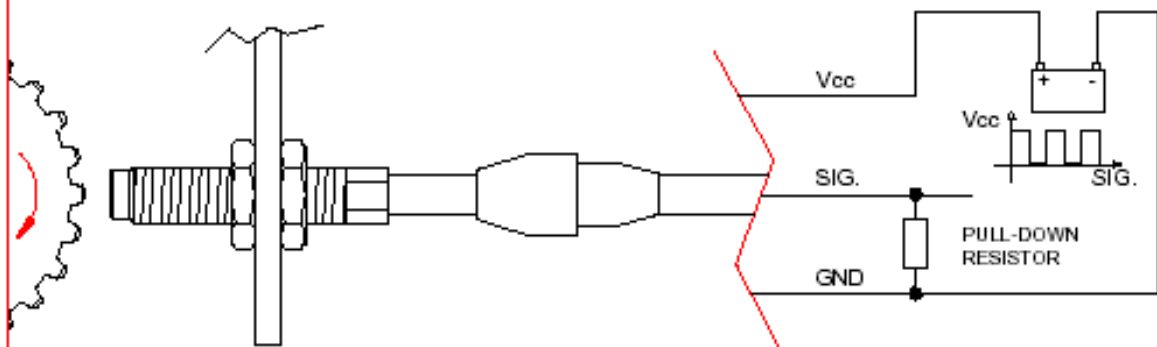

HALL EFFECT SENSOR FOR SPEED AND TURN (RPM)

LOW-COST

CARATTERISTICHE :

SENSORE ZERO SPEED-HALL EFFECT
 ALIMENTAZIONE: min. 4.5 – max. 30Vdc
 CORRENTE ASSORBITA: max. 25mA
 FREQUENZA: Min. 0Hz; Max. 15KHz
 RESISTENZA INTERNA: 145 Ohm \pm 30 Ohm
 RESISTENZA ISOLAMENTO: 10 MOhm (500V)
 GRADO DI PROTEZIONE: IP67
 STRESS DA VIBRAZIONE: 10g/40 TO 1000Hz
 TEMPERATURA DI UTILIZZO: -40°C; +150°C
 PROTEZIONE DA INVERSIONE DI POLARITA' ,
 PROTETTO DA C.C. E PICCHI POSITIVI E
 NEGATIVI
 USCITA SEGNALE (FREQ.): NPN o PNP
 MATERIALE CORPO: ACCIAIO INOSSIDABILE
 GAP: 0 \div 3mm

CHARACTERISTICS :

ZERO SPEED SENSOR-HALL EFFECT
 ELECTTRIC IPUT: min. 4.5 – max. 30Vdc
 CURRENT ABSORBED: max. 25mA
 FREQUENCY: Min. 0Hz; Max. 15KHz
 INTERNAL RESISTANCE: 145 Ohm \pm 30 Ohm
 INSULATION RESISTANCE: 10 MOhm (500V)
 DEGREE OF PROTECTION: IP67
 STRESSES: 10g/40 TO 1000Hz
 OPERATING TEMPERATURE: -40°C; +150°C
 PROTECTED BY POLARITY INVERTION,
 PROTECTED FROM C.C. AND PEAKS
 POSITIVE AND NEGATIVE
 OUTPUT SIGNAL (FREQ.): NPN or PNP
 BODY MATERIAL: STAINLESS STEEL
 GAP: 0 \div 3mm

CONNECT NPN

CONNECT PNP

TYPICAL APPLICATION IN AUTOMOTIVE MARKET :

ELEN CODE	THREAD	TOTAL LENGTH	CONNECTOR	OUTPUT	CH
.0200					
.0201					
AA.02.0202	M9x1	45mm (1.772)	TYCO SUPERSEAL	NPN	9
AA.02.0203	M9x1	75mm (2.953)	TYCO SUPERSEAL	NPN	9
AA.02.0204	M9x1	45mm (1.772)	TYCO SUPERSEAL	PNP	9
AA.02.0205	M9x1	75mm (2.953)	TYCO SUPERSEAL	PNP	9
AA.02.0206	M9x1	45mm (1.772)	DEUTSCH	NPN	9
AA.02.0207	M9x1	75mm (2.953)	DEUTSCH	NPN	9
AA.02.0208	M9x1	45mm (1.772)	DEUTSCH	PNP	9
AA.02.0209	M9x1	75mm (2.953)	DEUTSCH	PNP	9
AA.02.0210	G 1/8	45mm (1.772)	TYCO SUPERSEAL	NPN	9
AA.02.0211	G 1/8	75mm (2.953)	TYCO SUPERSEAL	NPN	9
AA.02.0212	G 1/8	45mm (1.772)	TYCO SUPERSEAL	PNP	9
AA.02.0213	G 1/8	75mm (2.953)	TYCO SUPERSEAL	PNP	9
AA.02.0214	G 1/8	45mm (1.772)	DEUTSCH	NPN	9
AA.02.0215	G 1/8	75mm (2.953)	DEUTSCH	NPN	9
AA.02.0216	G 1/8	45mm (1.772)	DEUTSCH	PNP	9
AA.02.0217	G 1/8	75mm (2.953)	DEUTSCH	PNP	9