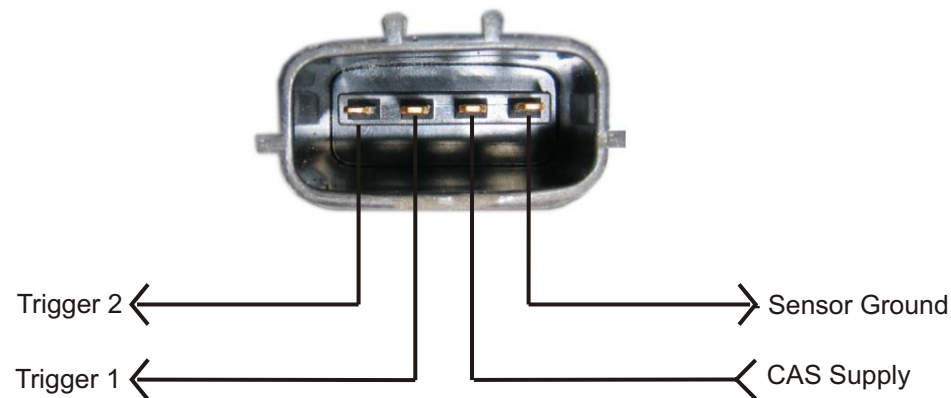

Figure C11.1 - Nissan SR 20 Crank Angle Sensor

Figure C11.2 - Nissan SR 20 Crank Angle Sensor Wiring (Non G3 ECU's)

Figure C11.3 - Nissan SR 20 Crank Angle Sensor Wiring (G3 ECU's)