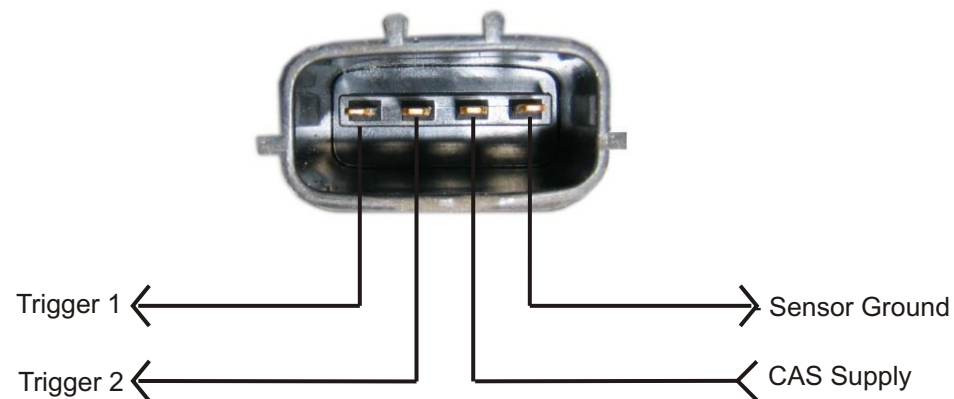

Figure C11.1 - Nissan SR 20 Crank Angle Sensor

Figure C11.2 - Nissan SR 20 Crank Angle Sensor Wiring (Non G3 ECU's)

Figure C11.3 - Nissan SR 20 Crank Angle Sensor Wiring (G3 ECU's)