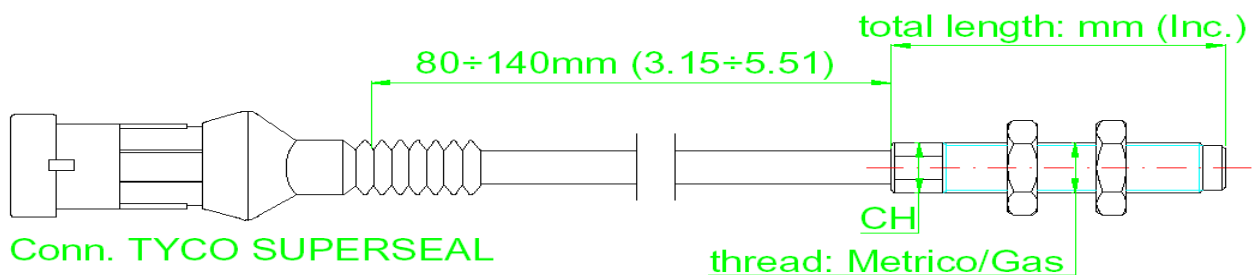

HALL EFFECT SENSOR FOR SPEED AND TURN (RPM)

LOW-COST

CARATTERISTICHE :

SENSORE ZERO SPEED-HALL EFFECT
 ALIMENTAZIONE: min. 4.5 – max. 30Vdc
 CORRENTE ASSORBITA: max. 25mA
 FREQUENZA: Min. 0Hz; Max. 15KHz
 RESISTENZA INTERNA: 145 Ohm \pm 30 Ohm
 RESISTENZAISOLAMENTO: 10 MOhm (500V)
 GRADO DI PROTEZIONE: IP67
 STRESS DA VIBRAZIONE: 10g/40 TO 1000Hz
 TEMPERATURA DI UTILIZZO: -40°C; +150°C
 PROTEZIONE DA INVERSIONE DI POLARITA' ,
 PROTETTO DA C.C. E PICCHI POSITIVI E
 NEGATIVI
 USCITA SEGNALE (FREQ.): NPN o PNP
 MATERIALE CORPO: ACCIAIO INOSSIDABILE
 GAP: 0 \div 3mm

CHARACTERISTICS :

ZERO SPEED SENSOR-HALL EFFECT
 ELECTTRIC IPUT: min. 4.5 – max. 30Vdc
 CURRENT ABSORBED: max. 25mA
 FREQUENCY: Min. 0Hz; Max. 15KHz
 INTERNAL RESISTANCE: 145 Ohm \pm 30 Ohm
 INSULATION RESISTANCE: 10 MOhm (500V)
 DEGREE OF PROTECTION: IP67
 STRESSES: 10g/40 TO 1000Hz
 OPERATING TEMPERATURE: -40°C; +150°C
 PROTECTED BY POLARITY INVERTION,
 PROTECTED FROM C.C. AND PEAKS
 POSITIVE AND NEGATIVE
 OUTPUT SIGNAL (FREQ.): NPN or PNP
 BODY MATERIAL: STAINLESS STEEL
 GAP: 0 \div 3mm

CONNECT NPN

CONNECT PNP

TYPICAL APPLICATION IN AUTOMOTIVE MARKET :

ELEN CODE	THREAD	TOTAL LENGTH	CONNECTOR	OUTPUT	CH
.0200					
.0201					
AA.02.0202	M9x1	45mm (1.772)	TYCO SUPERSEAL	NPN	9
AA.02.0203	M9x1	75mm (2.953)	TYCO SUPERSEAL	NPN	9
AA.02.0204	M9x1	45mm (1.772)	TYCO SUPERSEAL	PNP	9
AA.02.0205	M9x1	75mm (2.953)	TYCO SUPERSEAL	PNP	9
AA.02.0206	M9x1	45mm (1.772)	DEUTSCH	NPN	9
AA.02.0207	M9x1	75mm (2.953)	DEUTSCH	NPN	9
AA.02.0208	M9x1	45mm (1.772)	DEUTSCH	PNP	9
AA.02.0209	M9x1	75mm (2.953)	DEUTSCH	PNP	9
AA.02.0210	G 1/8	45mm (1.772)	TYCO SUPERSEAL	NPN	9
AA.02.0211	G 1/8	75mm (2.953)	TYCO SUPERSEAL	NPN	9
AA.02.0212	G 1/8	45mm (1.772)	TYCO SUPERSEAL	PNP	9
AA.02.0213	G 1/8	75mm (2.953)	TYCO SUPERSEAL	PNP	9
AA.02.0214	G 1/8	45mm (1.772)	DEUTSCH	NPN	9
AA.02.0215	G 1/8	75mm (2.953)	DEUTSCH	NPN	9
AA.02.0216	G 1/8	45mm (1.772)	DEUTSCH	PNP	9
AA.02.0217	G 1/8	75mm (2.953)	DEUTSCH	PNP	9