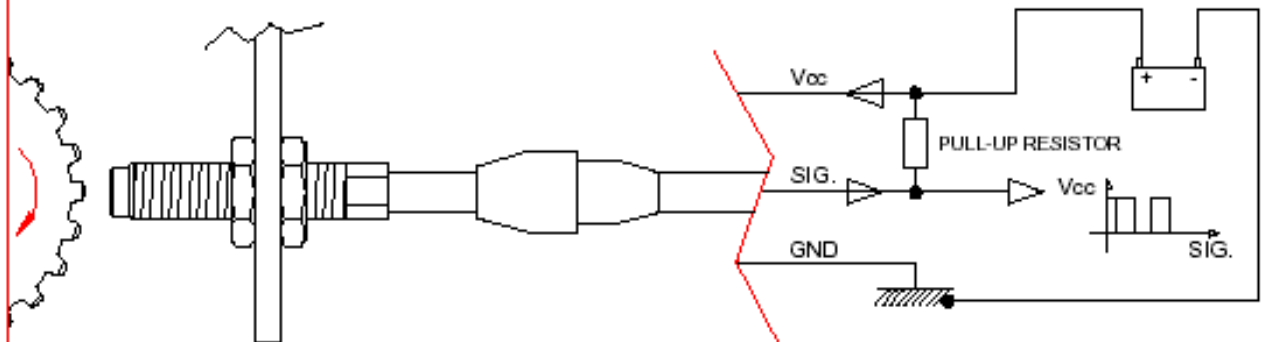

HALL EFFECT SENSOR FOR SPEED AND TURN (RPM)

LOW-COST

CARATTERISTICHE :

SENSORE ZERO SPEED-HALL EFFECT
 ALIMENTAZIONE: min. 4.5 – max. 30Vdc
 CORRENTE ASSORBITA: max. 25mA
 FREQUENZA: Min. 0Hz; Max. 15KHz
 RESISTENZA INTERNA: 145 Ohm \pm 30 Ohm
 RESISTENZAISOLAMENTO: 10 MOhm (500V)
 GRADO DI PROTEZIONE: IP67
 STRESS DA VIBRAZIONE: 10g/40 TO 1000Hz
 TEMPERATURA DI UTILIZZO: -40°C; +150°C
 PROTEZIONE DA INVERSIONE DI POLARITA' ,
 PROTETTO DA C.C. E PICCHI POSITIVI E
 NEGATIVI
 USCITA SEGNALE (FREQ.): NPN o PNP
 MATERIALE CORPO: ACCIAIO INOSSIDABILE
 GAP: 0 \div 3mm

CHARACTERISTICS :

ZERO SPEED SENSOR-HALL EFFECT
 ELECTTRIC IPUT: min. 4.5 – max. 30Vdc
 CURRENT ABSORBED: max. 25mA
 FREQUENCY: Min. 0Hz; Max. 15KHz
 INTERNAL RESISTANCE: 145 Ohm \pm 30 Ohm
 INSULATION RESISTANCE: 10 MOhm (500V)
 DEGREE OF PROTECTION: IP67
 STRESSES: 10g/40 TO 1000Hz
 OPERATING TEMPERATURE: -40°C; +150°C
 PROTECTED BY POLARITY INVERTION,
 PROTECTED FROM C.C. AND PEAKS
 POSITIVE AND NEGATIVE
 OUTPUT SIGNAL (FREQ.): NPN or PNP
 BODY MATERIAL: STAINLESS STEEL
 GAP: 0 \div 3mm

CONNECT NPN

CONNECT PNP

TYPICAL APPLICATION IN AUTOMOTIVE MARKET :

ELEN CODE	THREAD	TOTAL LENGTH	CONNECTOR	OUTPUT	CH
.0200					
.0201					
AA.02.0202	M9x1	45mm (1.772)	TYCO SUPERSEAL	NPN	9
AA.02.0203	M9x1	75mm (2.953)	TYCO SUPERSEAL	NPN	9
AA.02.0204	M9x1	45mm (1.772)	TYCO SUPERSEAL	PNP	9
AA.02.0205	M9x1	75mm (2.953)	TYCO SUPERSEAL	PNP	9
AA.02.0206	M9x1	45mm (1.772)	DEUTSCH	NPN	9
AA.02.0207	M9x1	75mm (2.953)	DEUTSCH	NPN	9
AA.02.0208	M9x1	45mm (1.772)	DEUTSCH	PNP	9
AA.02.0209	M9x1	75mm (2.953)	DEUTSCH	PNP	9
AA.02.0210	G 1/8	45mm (1.772)	TYCO SUPERSEAL	NPN	9
AA.02.0211	G 1/8	75mm (2.953)	TYCO SUPERSEAL	NPN	9
AA.02.0212	G 1/8	45mm (1.772)	TYCO SUPERSEAL	PNP	9
AA.02.0213	G 1/8	75mm (2.953)	TYCO SUPERSEAL	PNP	9
AA.02.0214	G 1/8	45mm (1.772)	DEUTSCH	NPN	9
AA.02.0215	G 1/8	75mm (2.953)	DEUTSCH	NPN	9
AA.02.0216	G 1/8	45mm (1.772)	DEUTSCH	PNP	9
AA.02.0217	G 1/8	75mm (2.953)	DEUTSCH	PNP	9