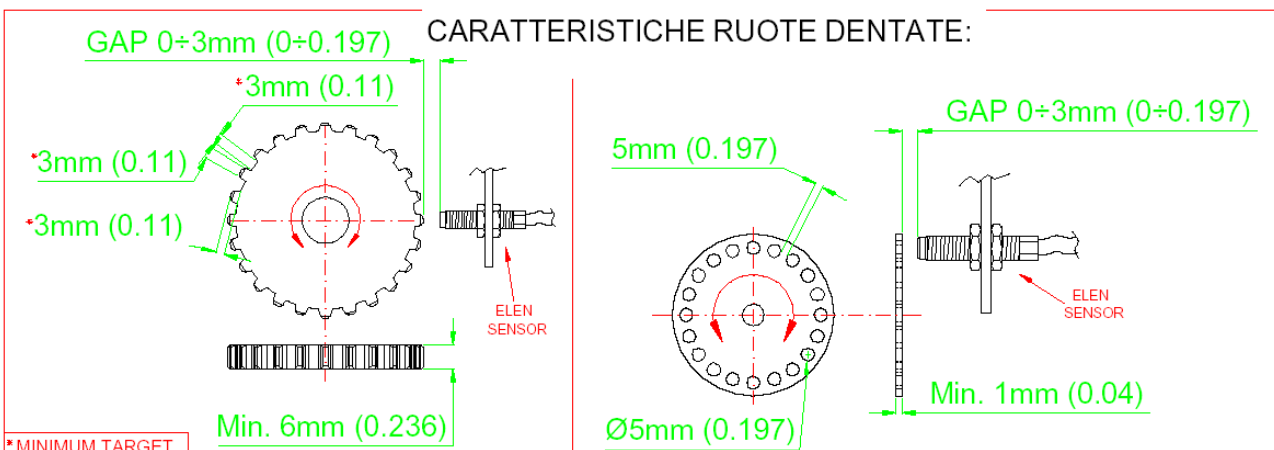

HALL EFFECT SENSOR FOR SPEED AND TURN (RPM)

LOW-COST

CARATTERISTICHE :

SENSORE ZERO SPEED-HALL EFFECT
 ALIMENTAZIONE: min. 4.5 – max. 30Vdc
 CORRENTE ASSORBITA: max. 25mA
 FREQUENZA: Min. 0Hz; Max. 15KHz
 RESISTENZA INTERNA: 145 Ohm \pm 30 Ohm
 RESISTENZAISOLAMENTO: 10 MOhm (500V)
 GRADO DI PROTEZIONE: IP67
 STRESS DA VIBRAZIONE: 10g/40 TO 1000Hz
 TEMPERATURA DI UTILIZZO: -40°C; +150°C
 PROTEZIONE DA INVERSIONE DI POLARITA' ,
 PROTETTO DA C.C. E PICCHI POSITIVI E
 NEGATIVI
 USCITA SEGNALE (FREQ.): NPN o PNP
 MATERIALE CORPO: ACCIAIO INOSSIDABILE
 GAP: 0 \div 3mm

CHARACTERISTICS :

ZERO SPEED SENSOR-HALL EFFECT
 ELECTTRIC IPUT: min. 4.5 – max. 30Vdc
 CURRENT ABSORBED: max. 25mA
 FREQUENCY: Min. 0Hz; Max. 15KHz
 INTERNAL RESISTANCE: 145 Ohm \pm 30 Ohm
 INSULATION RESISTANCE: 10 MOhm (500V)
 DEGREE OF PROTECTION: IP67
 STRESSES: 10g/40 TO 1000Hz
 OPERATING TEMPERATURE: -40°C; +150°C
 PROTECTED BY POLARITY INVERTION,
 PROTECTED FROM C.C. AND PEAKS
 POSITIVE AND NEGATIVE
 OUTPUT SIGNAL (FREQ.): NPN or PNP
 BODY MATERIAL: STAINLESS STEEL
 GAP: 0 \div 3mm

CONNECT NPN

CONNECT PNP

TYPICAL APPLICATION IN AUTOMOTIVE MARKET :

ELEN CODE	THREAD	TOTAL LENGTH	CONNECTOR	OUTPUT	CH
.0200					
.0201					
AA.02.0202	M9x1	45mm (1.772)	TYCO SUPERSEAL	NPN	9
AA.02.0203	M9x1	75mm (2.953)	TYCO SUPERSEAL	NPN	9
AA.02.0204	M9x1	45mm (1.772)	TYCO SUPERSEAL	PNP	9
AA.02.0205	M9x1	75mm (2.953)	TYCO SUPERSEAL	PNP	9
AA.02.0206	M9x1	45mm (1.772)	DEUTSCH	NPN	9
AA.02.0207	M9x1	75mm (2.953)	DEUTSCH	NPN	9
AA.02.0208	M9x1	45mm (1.772)	DEUTSCH	PNP	9
AA.02.0209	M9x1	75mm (2.953)	DEUTSCH	PNP	9
AA.02.0210	G 1/8	45mm (1.772)	TYCO SUPERSEAL	NPN	9
AA.02.0211	G 1/8	75mm (2.953)	TYCO SUPERSEAL	NPN	9
AA.02.0212	G 1/8	45mm (1.772)	TYCO SUPERSEAL	PNP	9
AA.02.0213	G 1/8	75mm (2.953)	TYCO SUPERSEAL	PNP	9
AA.02.0214	G 1/8	45mm (1.772)	DEUTSCH	NPN	9
AA.02.0215	G 1/8	75mm (2.953)	DEUTSCH	NPN	9
AA.02.0216	G 1/8	45mm (1.772)	DEUTSCH	PNP	9
AA.02.0217	G 1/8	75mm (2.953)	DEUTSCH	PNP	9