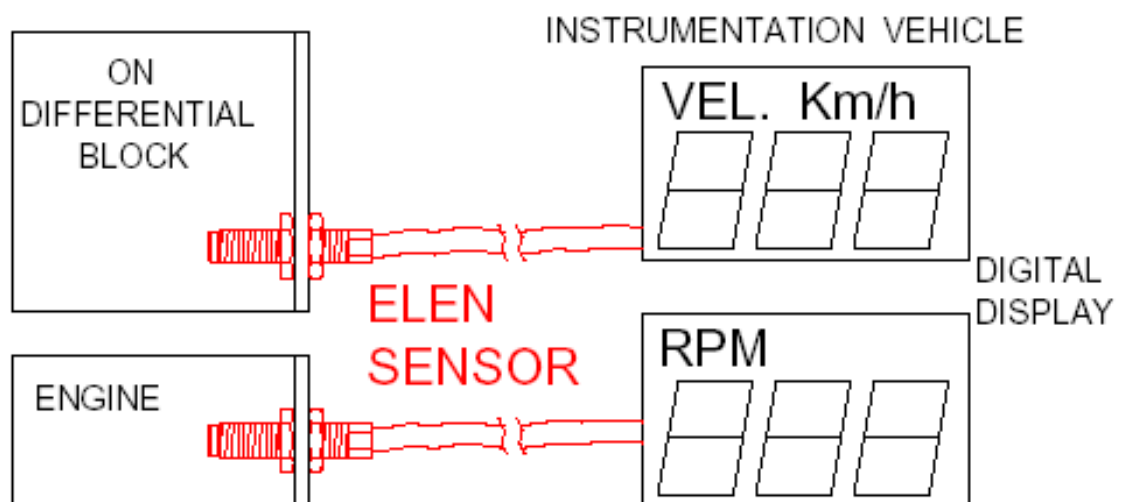

HALL EFFECT SENSOR FOR SPEED AND TURN (RPM)

LOW-COST

CARATTERISTICHE :

SENSORE ZERO SPEED-HALL EFFECT
 ALIMENTAZIONE: min. 4.5 – max. 30Vdc
 CORRENTE ASSORBITA: max. 25mA
 FREQUENZA: Min. 0Hz; Max. 15KHz
 RESISTENZA INTERNA: 145 Ohm \pm 30 Ohm
 RESISTENZAISOLAMENTO: 10 MOhm (500V)
 GRADO DI PROTEZIONE: IP67
 STRESS DA VIBRAZIONE: 10g/40 TO 1000Hz
 TEMPERATURA DI UTILIZZO: -40°C; +150°C
 PROTEZIONE DA INVERSIONE DI POLARITA' ,
 PROTETTO DA C.C. E PICCHI POSITIVI E
 NEGATIVI
 USCITA SEGNALE (FREQ.): NPN o PNP
 MATERIALE CORPO: ACCIAIO INOSSIDABILE
 GAP: 0 \div 3mm

CHARACTERISTICS :

ZERO SPEED SENSOR-HALL EFFECT
 ELECTTRIC IPUT: min. 4.5 – max. 30Vdc
 CURRENT ABSORBED: max. 25mA
 FREQUENCY: Min. 0Hz; Max. 15KHz
 INTERNAL RESISTANCE: 145 Ohm \pm 30 Ohm
 INSULATION RESISTANCE: 10 MOhm (500V)
 DEGREE OF PROTECTION: IP67
 STRESSES: 10g/40 TO 1000Hz
 OPERATING TEMPERATURE: -40°C; +150°C
 PROTECTED BY POLARITY INVERTION,
 PROTECTED FROM C.C. AND PEAKS
 POSITIVE AND NEGATIVE
 OUTPUT SIGNAL (FREQ.): NPN or PNP
 BODY MATERIAL: STAINLESS STEEL
 GAP: 0 \div 3mm

CONNECT NPN

CONNECT PNP

TYPICAL APPLICATION IN AUTOMOTIVE MARKET :

ELEN CODE	THREAD	TOTAL LENGTH	CONNECTOR	OUTPUT	CH
.0200					
.0201					
AA.02.0202	M9x1	45mm (1.772)	TYCO SUPERSEAL	NPN	9
AA.02.0203	M9x1	75mm (2.953)	TYCO SUPERSEAL	NPN	9
AA.02.0204	M9x1	45mm (1.772)	TYCO SUPERSEAL	PNP	9
AA.02.0205	M9x1	75mm (2.953)	TYCO SUPERSEAL	PNP	9
AA.02.0206	M9x1	45mm (1.772)	DEUTSCH	NPN	9
AA.02.0207	M9x1	75mm (2.953)	DEUTSCH	NPN	9
AA.02.0208	M9x1	45mm (1.772)	DEUTSCH	PNP	9
AA.02.0209	M9x1	75mm (2.953)	DEUTSCH	PNP	9
AA.02.0210	G 1/8	45mm (1.772)	TYCO SUPERSEAL	NPN	9
AA.02.0211	G 1/8	75mm (2.953)	TYCO SUPERSEAL	NPN	9
AA.02.0212	G 1/8	45mm (1.772)	TYCO SUPERSEAL	PNP	9
AA.02.0213	G 1/8	75mm (2.953)	TYCO SUPERSEAL	PNP	9
AA.02.0214	G 1/8	45mm (1.772)	DEUTSCH	NPN	9
AA.02.0215	G 1/8	75mm (2.953)	DEUTSCH	NPN	9
AA.02.0216	G 1/8	45mm (1.772)	DEUTSCH	PNP	9
AA.02.0217	G 1/8	75mm (2.953)	DEUTSCH	PNP	9