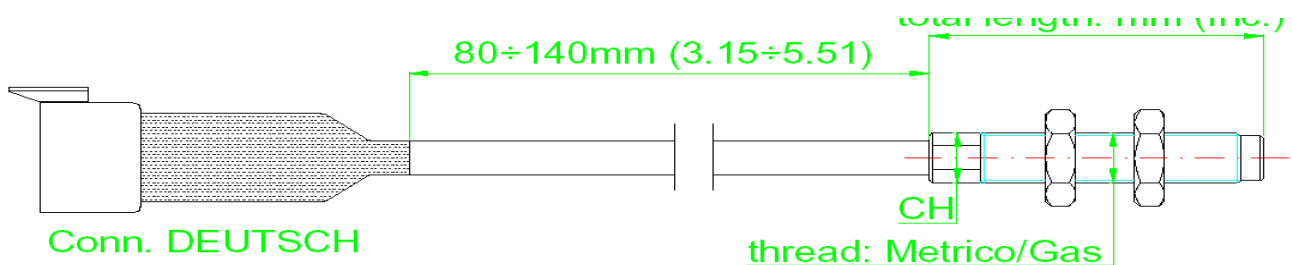

HALL EFFECT SENSOR FOR SPEED AND TURN (RPM)

LOW-COST

CARATTERISTICHE :

SENSORE ZERO SPEED-HALL EFFECT
 ALIMENTAZIONE: min. 4.5 – max. 30Vdc
 CORRENTE ASSORBITA: max. 25mA
 FREQUENZA: Min. 0Hz; Max. 15KHz
 RESISTENZA INTERNA: 145 Ohm \pm 30 Ohm
 RESISTENZAISOLAMENTO: 10 MOhm (500V)
 GRADO DI PROTEZIONE: IP67
 STRESS DA VIBRAZIONE: 10g/40 TO 1000Hz
 TEMPERATURA DI UTILIZZO: -40°C; +150°C
 PROTEZIONE DA INVERSIONE DI POLARITA' ,
 PROTETTO DA C.C. E PICCHI POSITIVI E
 NEGATIVI
 USCITA SEGNALE (FREQ.): NPN o PNP
 MATERIALE CORPO: ACCIAIO INOSSIDABILE
 GAP: 0 \div 3mm

CHARACTERISTICS :

ZERO SPEED SENSOR-HALL EFFECT
 ELECTTRIC IPUT: min. 4.5 – max. 30Vdc
 CURRENT ABSORBED: max. 25mA
 FREQUENCY: Min. 0Hz; Max. 15KHz
 INTERNAL RESISTANCE: 145 Ohm \pm 30 Ohm
 INSULATION RESISTANCE: 10 MOhm (500V)
 DEGREE OF PROTECTION: IP67
 STRESSES: 10g/40 TO 1000Hz
 OPERATING TEMPERATURE: -40°C; +150°C
 PROTECTED BY POLARITY INVERTION,
 PROTECTED FROM C.C. AND PEAKS
 POSITIVE AND NEGATIVE
 OUTPUT SIGNAL (FREQ.): NPN or PNP
 BODY MATERIAL: STAINLESS STEEL
 GAP: 0 \div 3mm

CONNECT NPN

CONNECT PNP

TYPICAL APPLICATION IN AUTOMOTIVE MARKET :

ELEN CODE	THREAD	TOTAL LENGTH	CONNECTOR	OUTPUT	CH
.0200					
.0201					
AA.02.0202	M9x1	45mm (1.772)	TYCO SUPERSEAL	NPN	9
AA.02.0203	M9x1	75mm (2.953)	TYCO SUPERSEAL	NPN	9
AA.02.0204	M9x1	45mm (1.772)	TYCO SUPERSEAL	PNP	9
AA.02.0205	M9x1	75mm (2.953)	TYCO SUPERSEAL	PNP	9
AA.02.0206	M9x1	45mm (1.772)	DEUTSCH	NPN	9
AA.02.0207	M9x1	75mm (2.953)	DEUTSCH	NPN	9
AA.02.0208	M9x1	45mm (1.772)	DEUTSCH	PNP	9
AA.02.0209	M9x1	75mm (2.953)	DEUTSCH	PNP	9
AA.02.0210	G 1/8	45mm (1.772)	TYCO SUPERSEAL	NPN	9
AA.02.0211	G 1/8	75mm (2.953)	TYCO SUPERSEAL	NPN	9
AA.02.0212	G 1/8	45mm (1.772)	TYCO SUPERSEAL	PNP	9
AA.02.0213	G 1/8	75mm (2.953)	TYCO SUPERSEAL	PNP	9
AA.02.0214	G 1/8	45mm (1.772)	DEUTSCH	NPN	9
AA.02.0215	G 1/8	75mm (2.953)	DEUTSCH	NPN	9
AA.02.0216	G 1/8	45mm (1.772)	DEUTSCH	PNP	9
AA.02.0217	G 1/8	75mm (2.953)	DEUTSCH	PNP	9