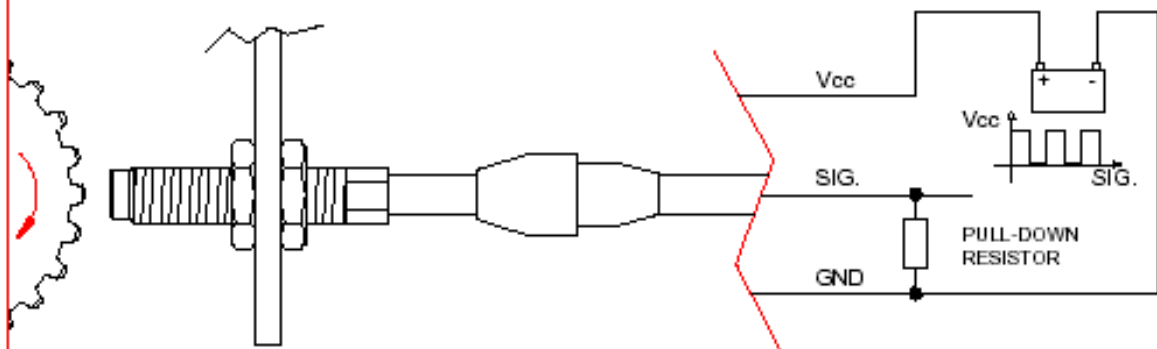

HALL EFFECT SENSOR FOR SPEED AND TURN (RPM)

LOW-COST

CARATTERISTICHE :

SENSORE ZERO SPEED-HALL EFFECT
 ALIMENTAZIONE: min. 4.5 – max. 30Vdc
 CORRENTE ASSORBITA: max. 25mA
 FREQUENZA: Min. 0Hz; Max. 15KHz
 RESISTENZA INTERNA: 145 Ohm \pm 30 Ohm
 RESISTENZAISOLAMENTO: 10 MOhm (500V)
 GRADO DI PROTEZIONE: IP67
 STRESS DA VIBRAZIONE: 10g/40 TO 1000Hz
 TEMPERATURA DI UTILIZZO: -40°C; +150°C
 PROTEZIONE DA INVERSIONE DI POLARITA' ,
 PROTETTO DA C.C. E PICCHI POSITIVI E
 NEGATIVI
 USCITA SEGNALE (FREQ.): NPN o PNP
 MATERIALE CORPO: ACCIAIO INOSSIDABILE
 GAP: 0 \div 3mm

CHARACTERISTICS :

ZERO SPEED SENSOR-HALL EFFECT
 ELECTTRIC IPUT: min. 4.5 – max. 30Vdc
 CURRENT ABSORBED: max. 25mA
 FREQUENCY: Min. 0Hz; Max. 15KHz
 INTERNAL RESISTANCE: 145 Ohm \pm 30 Ohm
 INSULATION RESISTANCE: 10 MOhm (500V)
 DEGREE OF PROTECTION: IP67
 STRESSES: 10g/40 TO 1000Hz
 OPERATING TEMPERATURE: -40°C; +150°C
 PROTECTED BY POLARITY INVERTION,
 PROTECTED FROM C.C. AND PEAKS
 POSITIVE AND NEGATIVE
 OUTPUT SIGNAL (FREQ.): NPN or PNP
 BODY MATERIAL: STAINLESS STEEL
 GAP: 0 \div 3mm

CONNECT NPN

CONNECT PNP

TYPICAL APPLICATION IN AUTOMOTIVE MARKET :

ELEN CODE	THREAD	TOTAL LENGTH	CONNECTOR	OUTPUT	CH
.0200					
.0201					
AA.02.0202	M9x1	45mm (1.772)	TYCO SUPERSEAL	NPN	9
AA.02.0203	M9x1	75mm (2.953)	TYCO SUPERSEAL	NPN	9
AA.02.0204	M9x1	45mm (1.772)	TYCO SUPERSEAL	PNP	9
AA.02.0205	M9x1	75mm (2.953)	TYCO SUPERSEAL	PNP	9
AA.02.0206	M9x1	45mm (1.772)	DEUTSCH	NPN	9
AA.02.0207	M9x1	75mm (2.953)	DEUTSCH	NPN	9
AA.02.0208	M9x1	45mm (1.772)	DEUTSCH	PNP	9
AA.02.0209	M9x1	75mm (2.953)	DEUTSCH	PNP	9
AA.02.0210	G 1/8	45mm (1.772)	TYCO SUPERSEAL	NPN	9
AA.02.0211	G 1/8	75mm (2.953)	TYCO SUPERSEAL	NPN	9
AA.02.0212	G 1/8	45mm (1.772)	TYCO SUPERSEAL	PNP	9
AA.02.0213	G 1/8	75mm (2.953)	TYCO SUPERSEAL	PNP	9
AA.02.0214	G 1/8	45mm (1.772)	DEUTSCH	NPN	9
AA.02.0215	G 1/8	75mm (2.953)	DEUTSCH	NPN	9
AA.02.0216	G 1/8	45mm (1.772)	DEUTSCH	PNP	9
AA.02.0217	G 1/8	75mm (2.953)	DEUTSCH	PNP	9