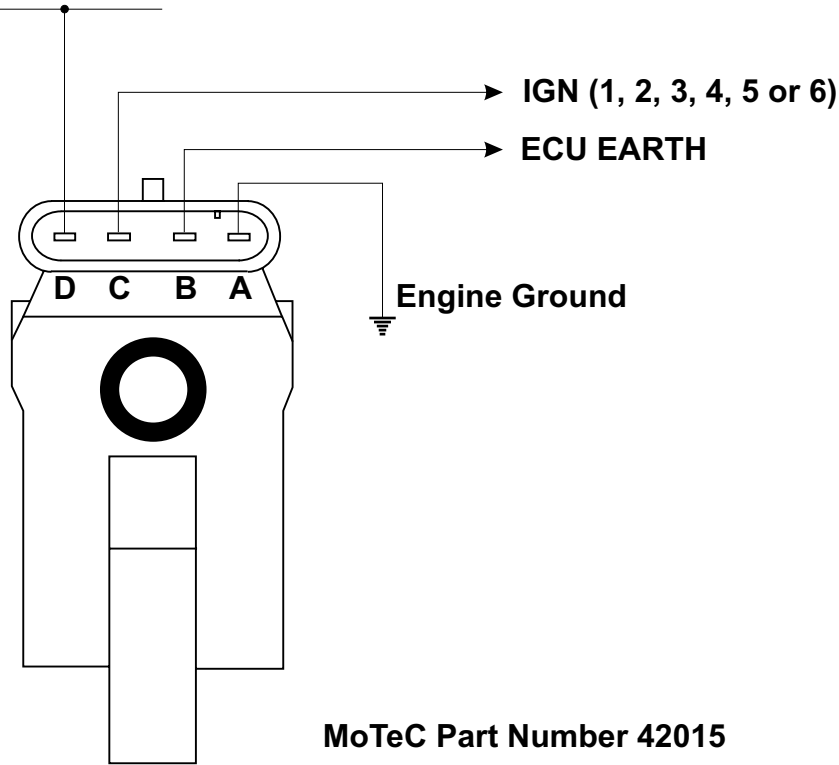

Ignition system Power

MoTeC Part Number 42015

Setup	ign	1
	COIL	Number of coils used
	dELL	3.0ms

MoTeC

Title **DENSO COIL / MODULE**

Date 03/12/2001 Drawn ST App AD Products ECU

Sheet No

1 of 1

Drawing No

M32