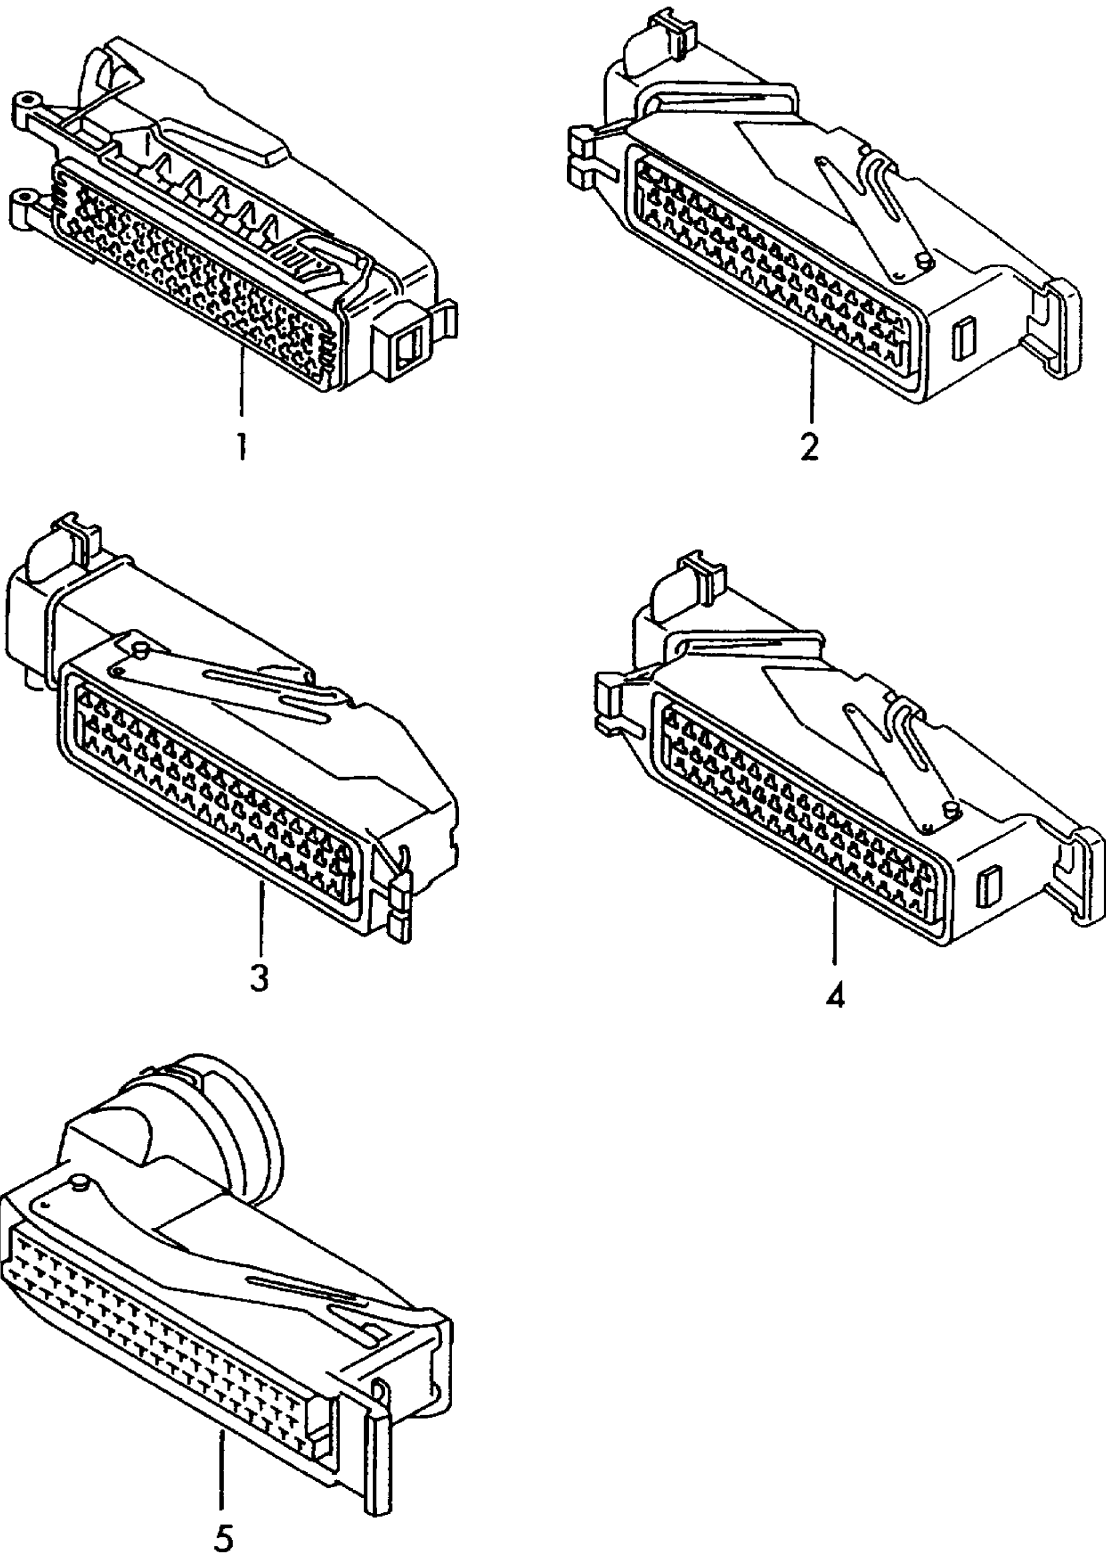

ETKA

Model	Year	MG	SG	Illustration	Restrictions	UPD	9:39	12.02.2009
EL	2008	9	71	972-95		739		

ETKA

Model	Year	MG	SG	Illustration	Restrictions	UPD	9:39	12.02.2009
EL	2008	9	71	972-95		739		

Pos	Part Number	Description	Remark	Qty	Model
1	357 907 495	plug housing	55 pin		
		flat contact housing	55 pin	X	
		black			
		for single wiring:	000 979 133	X	1,0
			000 979 133 A	X	1,0
2	441 972 963 B	flat contact housing with gasket	55 pin	X	
		black			
		for single wiring:	000 979 133	X	1,0
			000 979 133 A	X	1,0
			000 979 225	X	2,5
3	442 972 963	flat contact housing with gasket	55 pin	X	
		black			
		for single wiring:	000 979 133	X	1,0
			000 979 133 A	X	1,0
			000 979 225	X	2,5
4	442 972 963 A	insert strip	55 pin	X	
		black			
		for single wiring:	000 979 133	X	1,0
			000 979 133 A	X	1,0
			000 979 225	X	2,5
5	--- --- ---	no longer available	55 pin	X	
			black		