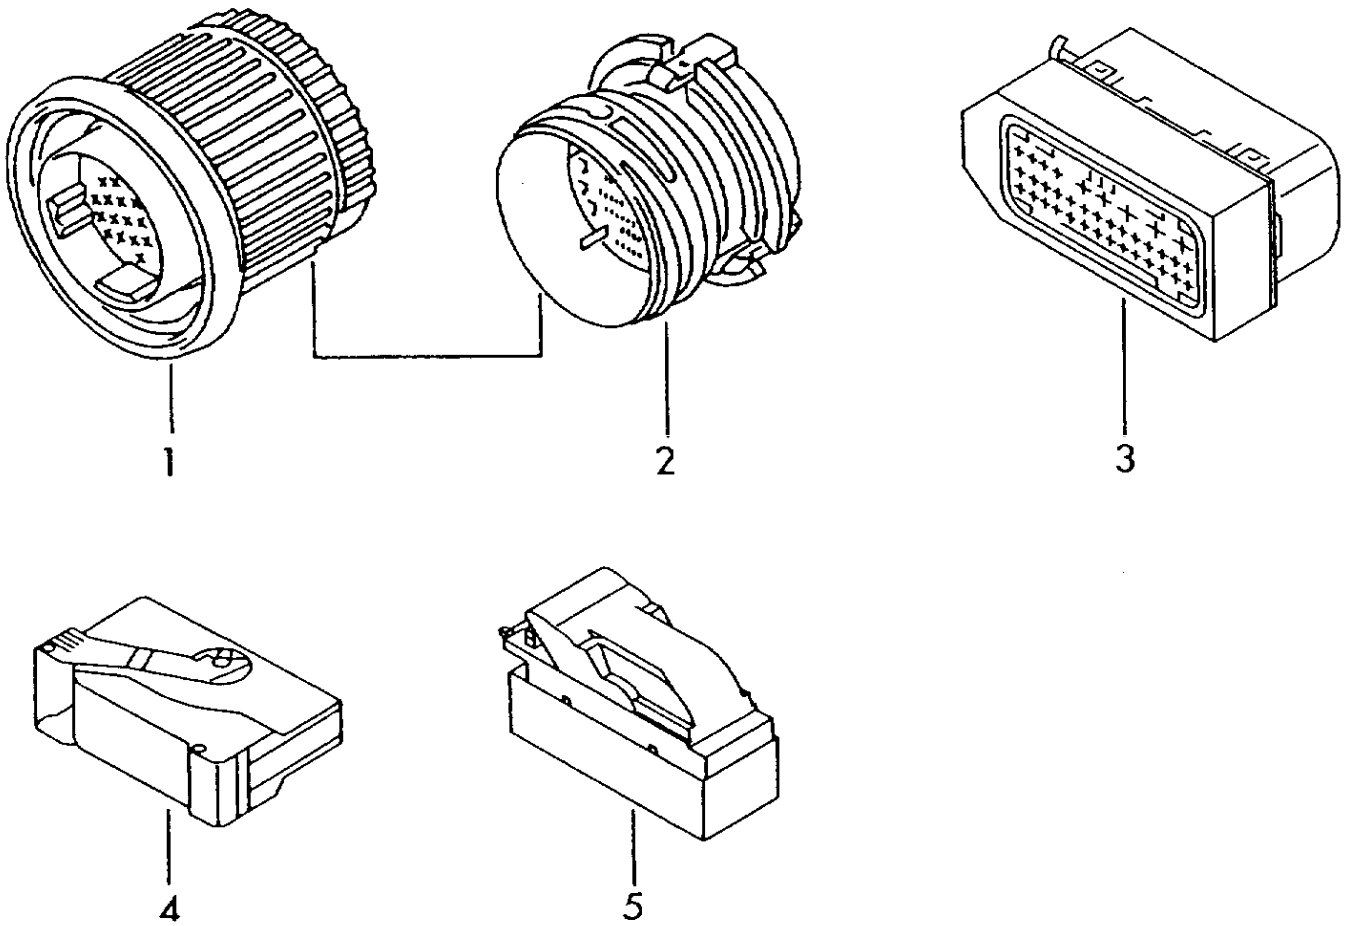

ETKA

Model	Year	MG	SG	Illustration	Restrictions	UPD	9:37	12.02.2009
EL	2008	9	71	972-80		739		

ETKA

Model	Year	MG	SG	Illustration	Restrictions	UPD	9:37	12.02.2009
EL	2008	9	71	972-80		739		

Pos	Part Number	Description	Remark	Qty	Model
1	1H0 973 103 B	plug housing flat contact housing with gasket matching contact housing: for single wiring:	42 pin 42 pin black 1H0 973 131 B 000 979 131 000 979 131 A 000 979 133 000 979 133 A 000 979 225 000 979 225 A	X X X X X X X	1,0 1,0 1,0 1,0 2,5 2,5
2	1H0 973 131 B	flat connector housing matching contact housing: for single wiring:	42 pin black 1H0 973 103 B 000 979 132 000 979 132 A 000 979 129 000 979 219	X X X X X	1,0 1,0 1,0 2,5
3	3B0 973 042 A	flat contact housing with contact locking mechanism for single wiring:	42 pin black 000 979 019 000 979 021 000 979 023 000 979 131 000 979 131 A 000 979 133 000 979 133 A 000 979 135 000 979 225 000 979 225 A 000 979 227 000 979 306	X X X X X X X X X X X X X	0,5 0,5 0,5 1,0 1,0 1,0 1,0 1,0 2,5 2,5 2,5 4,0
(3)	6Q0 973 042	flat connector housing with contact locking mechanism cable output: for single wiring:	42 pin black right 000 979 019 000 979 021 000 979 023 000 979 131 000 979 131 A 000 979 133 000 979 133 A 000 979 135 000 979 227 000 979 227 A 000 979 306 000 979 306	1 X X X X X X X X X X X X	0,5 0,5 0,5 1,0 1,0 1,0 1,0 1,0 2,5 2,5 4,0 4,0