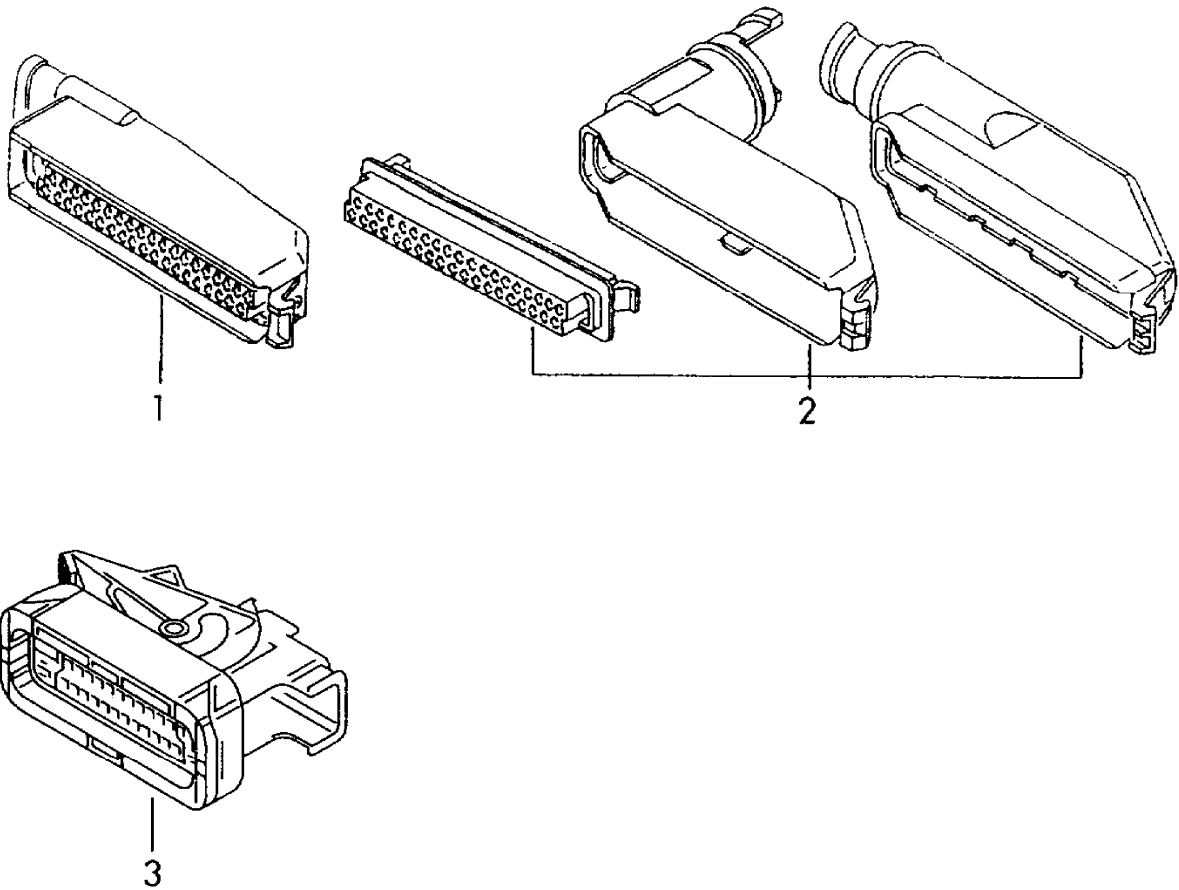

ETKA

Model	Year	MG	SG	Illustration	Restrictions	UPD	9:36	12.02.2009
EL	2008	9	71	972-70		739		

ETKA

Model	Year	MG	SG	Illustration	Restrictions	UPD	9:36	12.02.2009
EL	2008	9	71	972-70		739		

Pos	Part Number	Description	Remark	Qty	Model
1	191 906 370	plug housing flat contact housing with gasket for single wiring:	38 pin 38 pin black 000 979 133 000 979 133 A 000 979 225 000 979 225 A	X X X X X X	1,0 1,0 2,5 2,5
2	701 906 365	flat contact housing with gasket for single wiring:	38 pin black 000 979 133 000 979 133 A 000 979 225 000 979 225 A	X X X X X X	1,0 1,0 2,5 2,5
3	1K0 973 038	flat contact housing with gasket for single wiring:	38 pin black/grey 000 979 025 000 979 025 A 000 979 025 C 000 979 150 000 979 150 A 000 979 150 C 000 979 242 000 979 242 A 000 979 308 use if required: 3C0 972 841	1 X X X X X X X X X X X	0,5 0,5 0,5 1,0 1,0 1,0 1,0 2,5 2,5 4,0
(3)	4F0 973 038	flat contact housing with gasket for single wiring:	38 pin black 000 979 025 000 979 025 A 000 979 025 C 000 979 150 000 979 150 A 000 979 150 C 000 979 242 000 979 242 A 000 979 308	1 X X X X X X X X X X	0,5 0,5 0,5 1,0 1,0 1,0 1,0 2,5 2,5 4,0