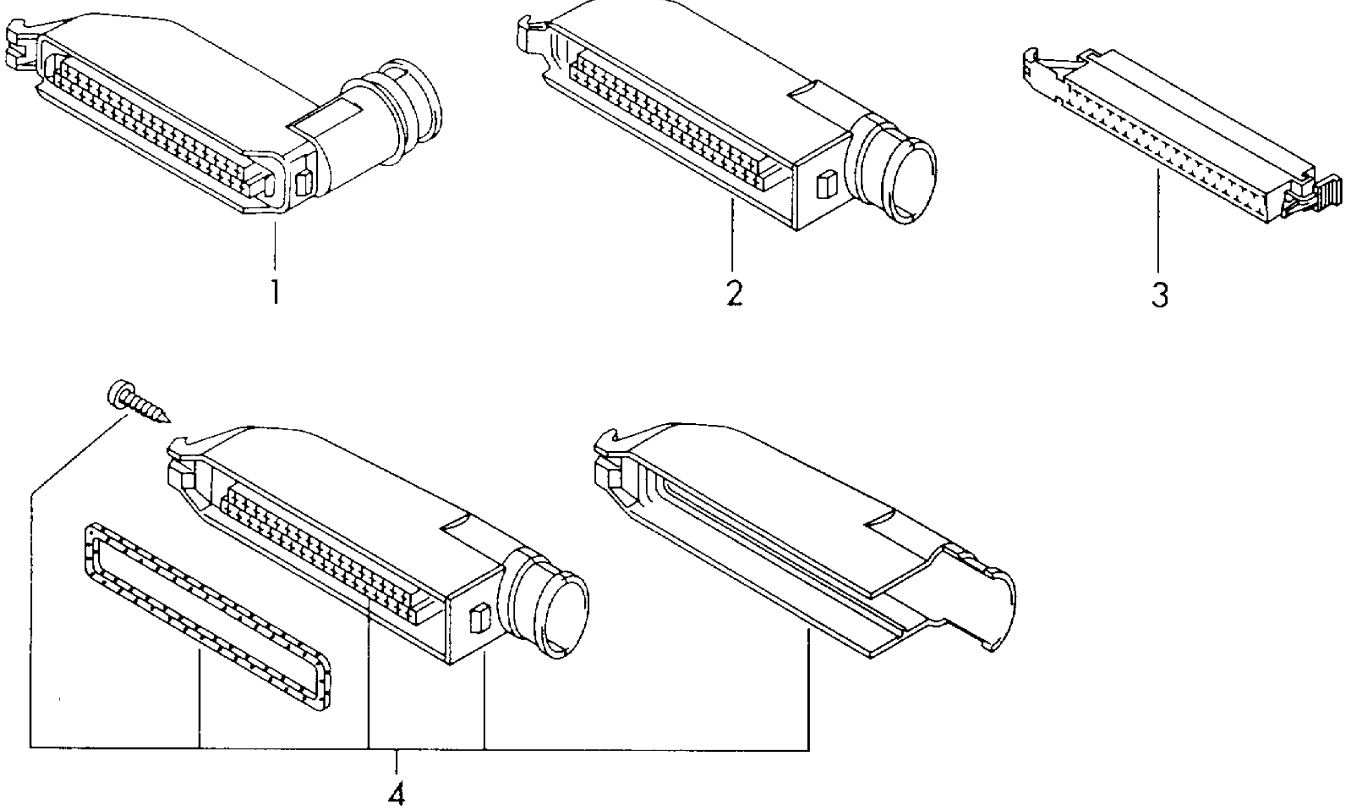

# ETKA

Model	Year	MG	SG	Illustration	Restrictions	UPD	9:35	12.02.2009
EL	2008	9	71	972-65		739		

Pos	Part Number	Description	Remark	Qty	Model
1	3A0 906 370	plug housing flat contact housing with gasket for single wiring:	35 pin 35 pin black 000 979 133 000 979 133 A 000 979 225 000 979 225 A	X X X X X X	1,0 1,0 2,5 2,5
2	191 906 370 A	flat contact housing with gasket for single wiring:	35 pin black 000 979 133 000 979 133 A 000 979 225 000 979 225 A	X X X X X X	1,0 1,0 2,5 2,5
3	443 972 963	flat contact housing for single wiring:	35 pin black 000 979 133 000 979 133 A 000 979 225 000 979 225 A	X X X X X X	1,0 1,0 2,5 2,5
4	251 906 370 A	flat contact housing for single wiring:	35 pin white/black 000 979 133 000 979 133 A 000 979 225 000 979 225 A	X X X X X X	1,0 1,0 2,5 2,5
(4)	357 906 370 C	rework if necessary adapt with workshop equipment flat contact housing with gasket for single wiring:	35 pin black 000 979 133 000 979 133 A 000 979 225 000 979 225 A	X X X X X X	1,0 1,0 2,5 2,5