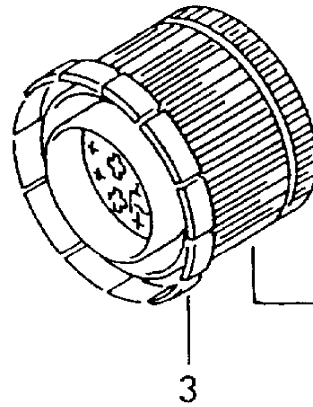

# ETKA

Model	Year	MG	SG	Illustration	Restrictions	UPD	9:30	12.02.2009
EL	2008	9	71	972-25		739		

Pos	Part Number	Description	Remark	Qty	Model
2	--- --- ---	plug housing no longer available	24 pin 24 pin natural		
3	3A0 973 103	flat connector housing matching contact housing: for single wiring:	24 pin black 3A0 973 131 000 979 131 000 979 131 A 000 979 133 000 979 133 A 000 979 225 000 979 225 A 000 979 227	X  X X X X X X X	  1,0 1,0 1,0 1,0 2,5 2,5 2,5
4	3A0 973 131	flat connector housing matching contact housing: for single wiring:	24 pin black 3A0 973 103 000 979 132 000 979 129 000 979 219 000 979 220	X  X X X X	  1,0 1,0 2,5 2,5
5	4A0 972 601 A	flat contact housing with contact locking mechanism for single wiring:	24 pin black 000 979 002 000 979 018 000 979 018 A	X  X X X	  0,5 0,5 0,5
6	4A0 972 602 A	flat contact housing with contact locking mechanism for single wiring:	24 pin red 000 979 002 000 979 018 000 979 018 A	X  X X X	  0,5 0,5 0,5
7	4A0 972 603 A	flat contact housing with contact locking mechanism for single wiring:	24 pin brown 000 979 002 000 979 018 000 979 018 A	X  X X X	  0,5 0,5 0,5
8	1J0 962 624	flat contact housing with contact locking mechanism for single wiring:	24 pin black 000 979 131 000 979 131 A 000 979 132 000 979 132 A 000 979 134	X  X X X X X	  1,0 1,0 1,0 1,0 1,0
9	1J0 962 624 A	flat contact housing with contact locking mechanism for single wiring:	24 pin grey 000 979 131 000 979 131 A 000 979 132 000 979 132 A 000 979 134	X  X X X X X	  1,0 1,0 1,0 1,0 1,0

# ETKA

Model	Year	MG	SG	Illustration	Restrictions	UPD	9:30	12.02.2009
EL	2008	9	71	972-25		739		

Pos	Part Number	Description	Remark	Qty	Model
10	4B0 906 230	flat contact housing with cap for single wiring:	24 pin black/white 000 979 018 000 979 018 A	X X X	0,5 0,5