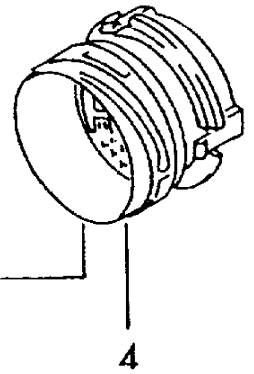

# ETKA

Model	Year	MG	SG	Illustration	Restrictions	UPD	9:30	12.02.2009
EL	2008	9	71	972-25		739		

Pos	Part Number	Description	Remark	Qty	Model
2	--- --- ---	plug housing no longer available	24 pin 24 pin natural		
3	3A0 973 103	flat connector housing matching contact housing: for single wiring:	24 pin black 3A0 973 131 000 979 131 000 979 131 A 000 979 133 000 979 133 A 000 979 225 000 979 225 A 000 979 227	X  X X X X X X X	  1,0 1,0 1,0 1,0 2,5 2,5 2,5
4	3A0 973 131	flat connector housing matching contact housing: for single wiring:	24 pin black 3A0 973 103 000 979 132 000 979 129 000 979 219 000 979 220	X  X X X X	  1,0 1,0 2,5 2,5
5	4A0 972 601 A	flat contact housing with contact locking mechanism for single wiring:	24 pin black 000 979 002 000 979 018 000 979 018 A	X  X X X	  0,5 0,5 0,5
6	4A0 972 602 A	flat contact housing with contact locking mechanism for single wiring:	24 pin red 000 979 002 000 979 018 000 979 018 A	X  X X X	  0,5 0,5 0,5
7	4A0 972 603 A	flat contact housing with contact locking mechanism for single wiring:	24 pin brown 000 979 002 000 979 018 000 979 018 A	X  X X X	  0,5 0,5 0,5
8	1J0 962 624	flat contact housing with contact locking mechanism for single wiring:	24 pin black 000 979 131 000 979 131 A 000 979 132 000 979 132 A 000 979 134	X  X X X X X	  1,0 1,0 1,0 1,0 1,0
9	1J0 962 624 A	flat contact housing with contact locking mechanism for single wiring:	24 pin grey 000 979 131 000 979 131 A 000 979 132 000 979 132 A 000 979 134	X  X X X X X	  1,0 1,0 1,0 1,0 1,0

# ETKA

Model	Year	MG	SG	Illustration	Restrictions	UPD	9:30	12.02.2009
EL	2008	9	71	972-25		739		

Pos	Part Number	Description	Remark	Qty	Model
10	4B0 906 230	flat contact housing with cap for single wiring:	24 pin black/white 000 979 018 000 979 018 A	X X X	0,5 0,5