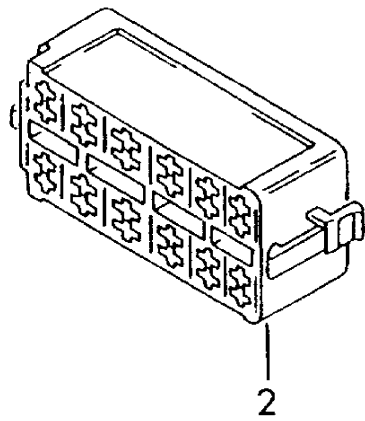

# ETKA

Model	Year	MG	SG	Illustration	Restrictions	UPD	9:30	12.02.2009
EL	2008	9	71	972-25		739		

Pos	Part Number	Description	Remark	Qty	Model
2	--- --- ---	plug housing no longer available	24 pin 24 pin natural		
3	3A0 973 103	flat connector housing matching contact housing: for single wiring:	24 pin black 3A0 973 131 000 979 131 000 979 131 A 000 979 133 000 979 133 A 000 979 225 000 979 225 A 000 979 227	X  X X X X X X X	  1,0 1,0 1,0 1,0 2,5 2,5 2,5
4	3A0 973 131	flat connector housing matching contact housing: for single wiring:	24 pin black 3A0 973 103 000 979 132 000 979 129 000 979 219 000 979 220	X  X X X X	  1,0 1,0 2,5 2,5
5	4A0 972 601 A	flat contact housing with contact locking mechanism for single wiring:	24 pin black 000 979 002 000 979 018 000 979 018 A	X  X X X	  0,5 0,5 0,5
6	4A0 972 602 A	flat contact housing with contact locking mechanism for single wiring:	24 pin red 000 979 002 000 979 018 000 979 018 A	X  X X X	  0,5 0,5 0,5
7	4A0 972 603 A	flat contact housing with contact locking mechanism for single wiring:	24 pin brown 000 979 002 000 979 018 000 979 018 A	X  X X X	  0,5 0,5 0,5
8	1J0 962 624	flat contact housing with contact locking mechanism for single wiring:	24 pin black 000 979 131 000 979 131 A 000 979 132 000 979 132 A 000 979 134	X  X X X X X	  1,0 1,0 1,0 1,0 1,0
9	1J0 962 624 A	flat contact housing with contact locking mechanism for single wiring:	24 pin grey 000 979 131 000 979 131 A 000 979 132 000 979 132 A 000 979 134	X  X X X X X	  1,0 1,0 1,0 1,0 1,0

# ETKA

Model	Year	MG	SG	Illustration	Restrictions	UPD	9:30	12.02.2009
EL	2008	9	71	972-25		739		

Pos	Part Number	Description	Remark	Qty	Model
10	4B0 906 230	flat contact housing with cap for single wiring:	24 pin black/white 000 979 018 000 979 018 A	X X X	0,5 0,5