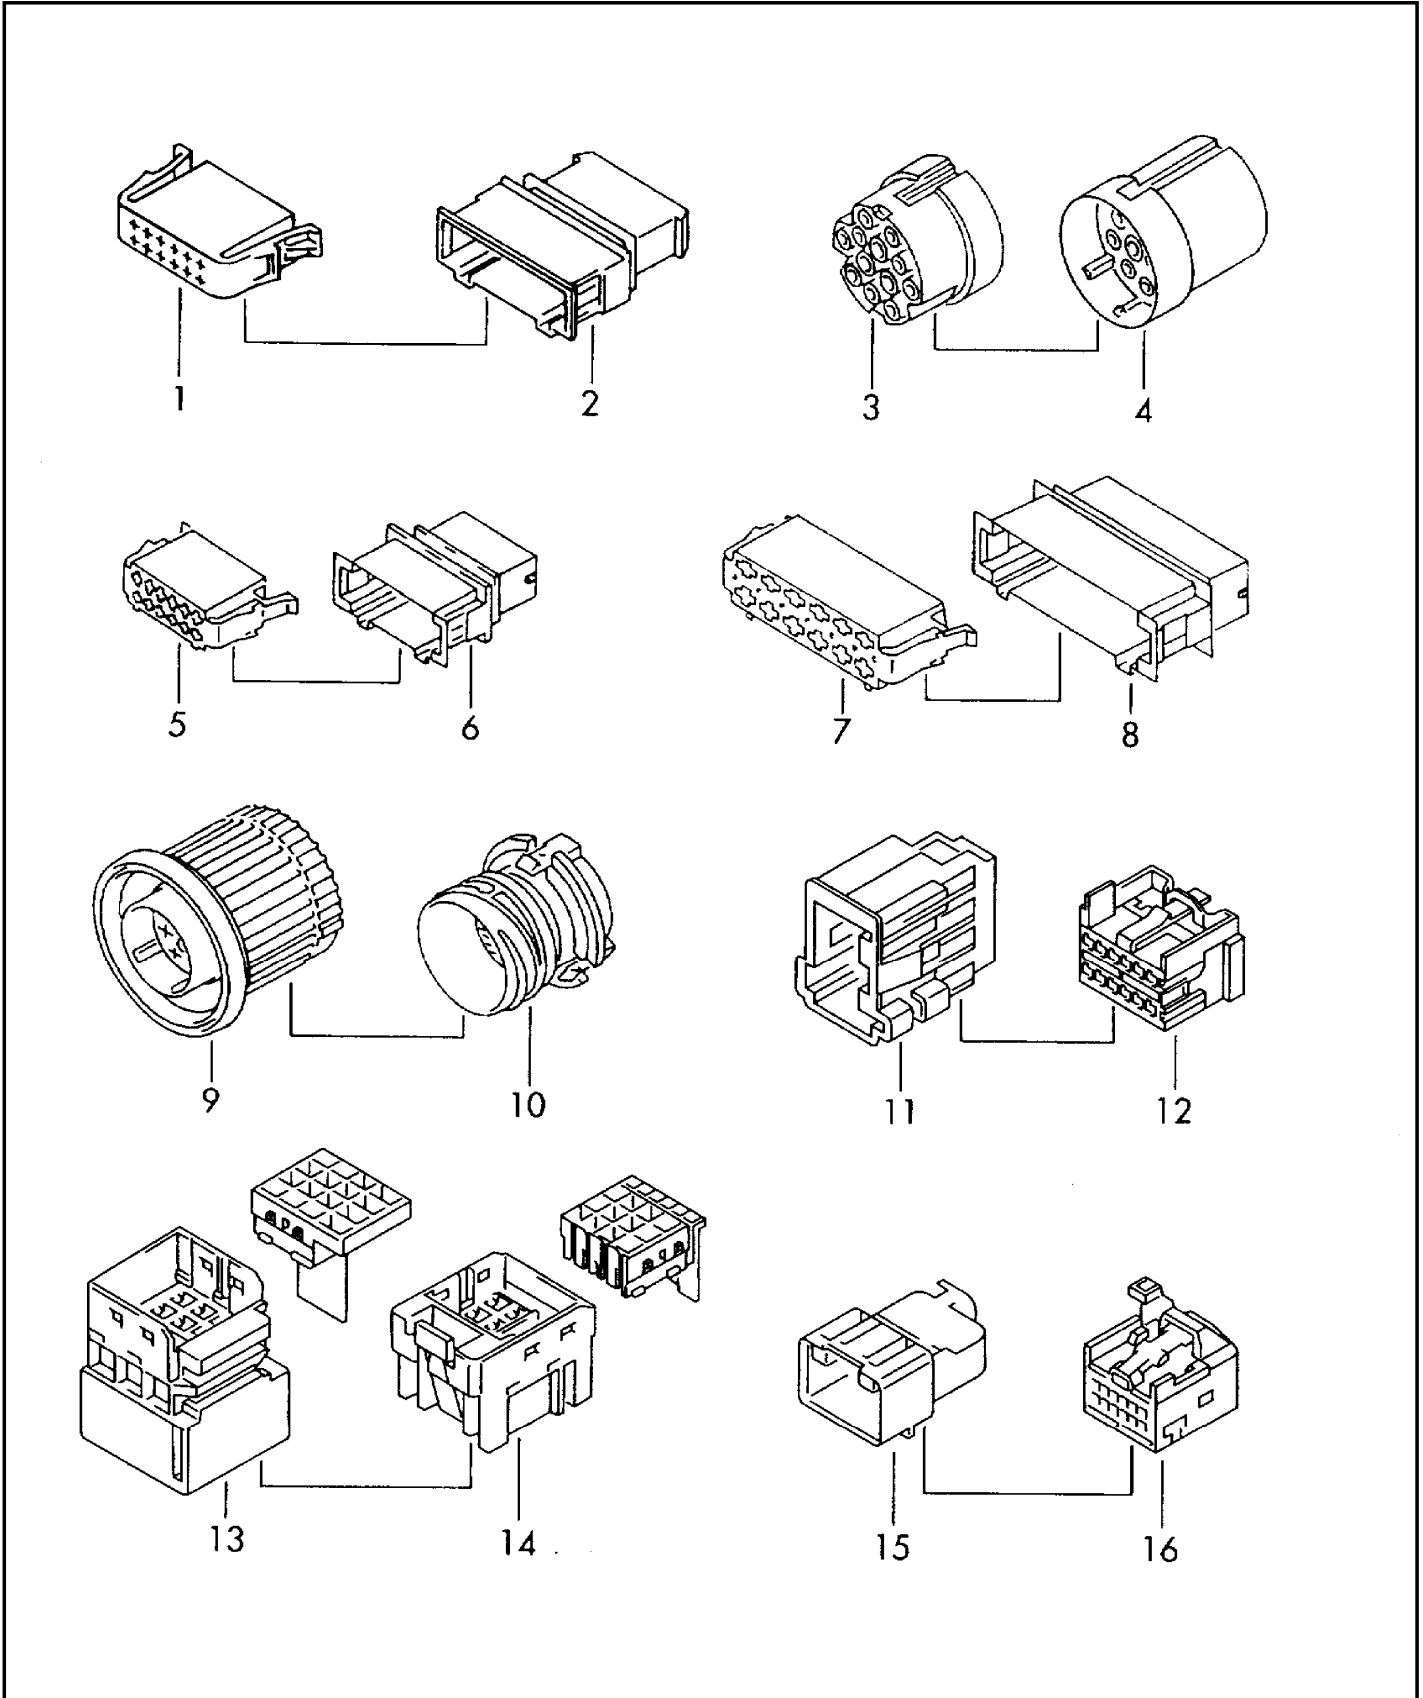

# ETKA

Model	Year	MG	SG	Illustration	Restrictions	UPD	9:24	12.02.2009
EL	2008	9	71	971-65		739		

Pos	Part Number	Description	Remark	Qty	Model
1	6Q0 972 726	plug housing flat contact housing for single wiring: matching contact housing:	12 pin 12 pin black 000 979 131 000 979 131 A 6Q0 972 736	X X X	1,0 1,0
2	6Q0 972 736	flat contact housing for single wiring: matching contact housing:	12 pin black 000 979 132 000 979 132 A 6Q0 972 726	X X X	1,0 1,0
3	--- --- ---	no longer available	12 pin white		
4	c 861 972 524	round connector housing for single wiring:	12 pin white 000 979 109 000 979 111 000 979 209 000 979 210	X X X X	1,0 1,0 2,5 2,5
5	1J0 972 726	flat contact housing with contact locking mechanism for single wiring: matching contact housing:	12 pin black 000 979 133 000 979 133 A 000 979 225 000 979 225 A 191 972 736	X X X X X	1,0 1,0 2,5 2,5
6	191 972 736	flat contact housing for single wiring: matching contact housing:	12 pin black 000 979 129 000 979 219 1J0 972 726	X X	1,0 2,5
7	191 972 776	flat contact housing for single wiring: matching contact housing:	12 pin black 000 979 135 000 979 227 000 979 407 191 972 786	X X X X	1,0 2,5 6,0
8	191 972 786	flat contact housing for single wiring: matching contact housing:	12 pin black 000 979 130 000 979 219 000 979 302 191 972 776	X X X X	1,0 2,5 4,0